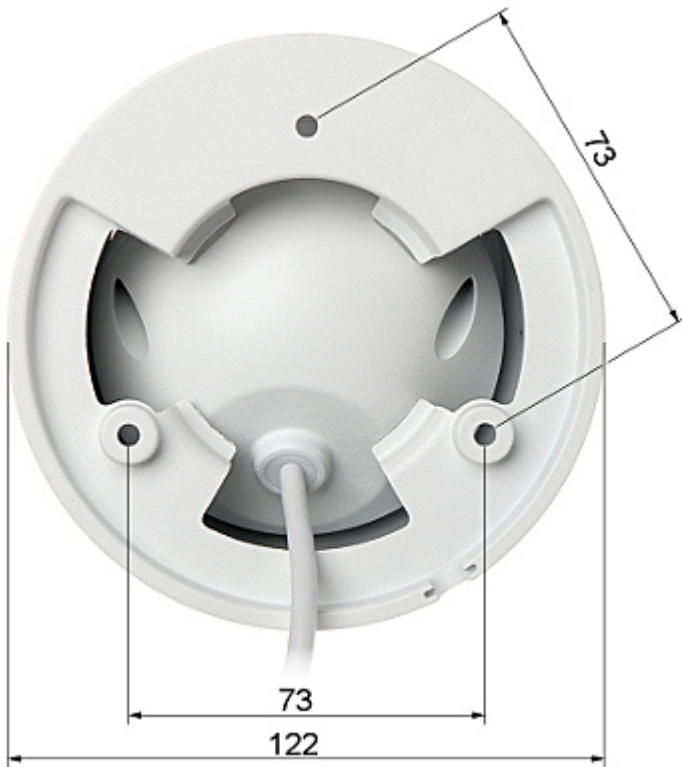

Mounting side view:

In the kit:

See the ability of operation in imou cloud:
:

OUR TESTS

Camera image at artificial illumination (about 30Lux):

Camera image at night conditions with internal built-in IR illuminator on: