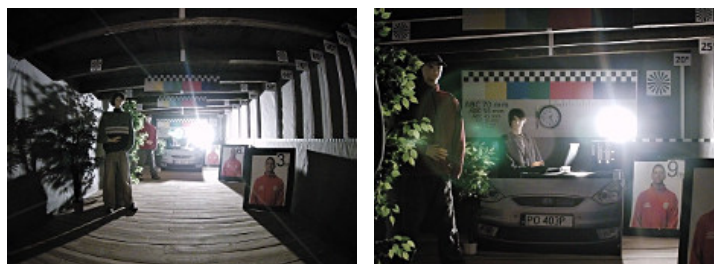

Camera image at direct strong light opposite to camera: