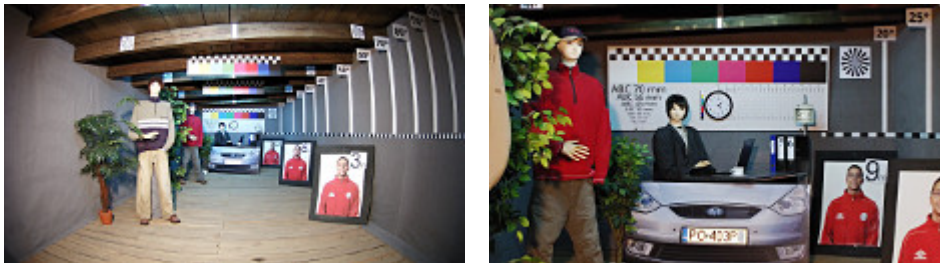

Memory card slot:

Mounting side view:

In the kit:

OUR TESTS

Camera image at artificial illumination (about 30Lux):

Camera image at night conditions with internal built-in IR illuminator on:

Camera image at direct strong light opposite to camera: