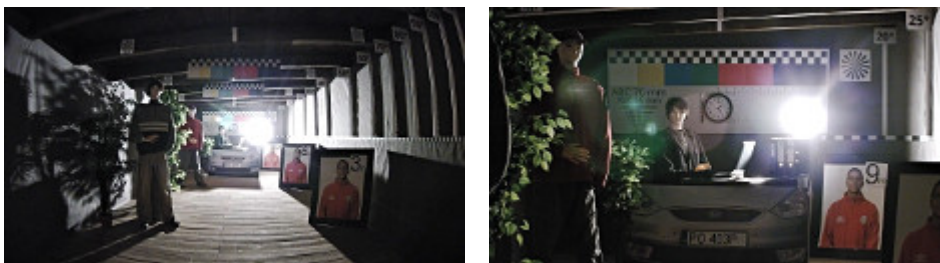

Memory card slot:

Mounting side view:

In the kit:

OUR TESTS

Camera image at artificial illumination (about 30Lux):

Camera image at night conditions with internal built-in IR illuminator on:

Camera image at direct strong light opposite to camera: