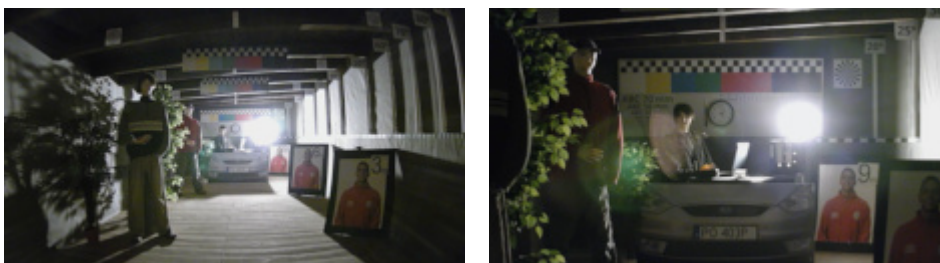

PACKAGE

Dimensions (L x W x H): 0x0x0 mm	Gross Weight: 0 kg

DELTA-OPTI Monika Matysiak; <https://www.delta.poznan.pl>
POL; 60-713 Poznań; Graniczna 10
e-mail: delta-opti@delta.poznan.pl; tel: +(48) 61 864 69 60