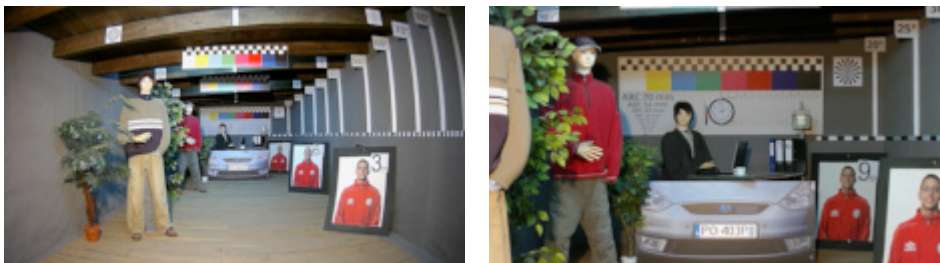

Mounting side view:

In the kit:

Example captures of device interface:

OUR TESTS

Camera image at artificial illumination (about 30Lux):

Camera image at night conditions with internal built-in IR illuminator on: