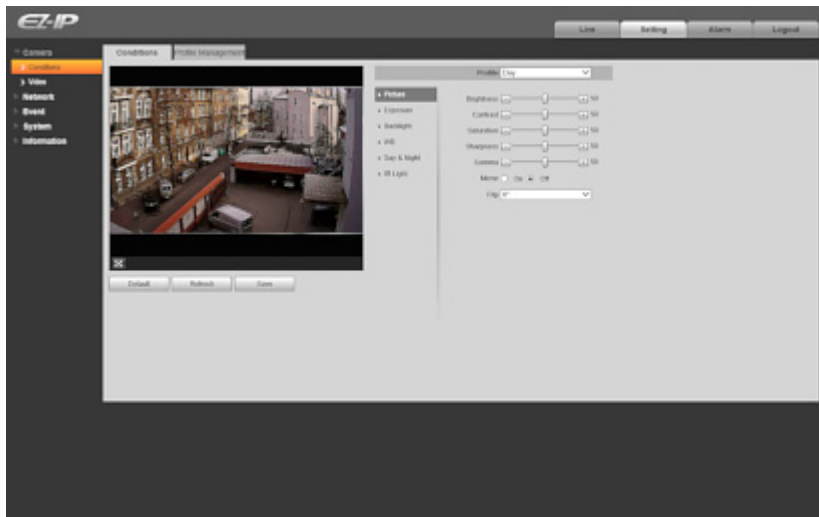

Mounting side view:

In the kit:

Example captures of device interface:

OUR TESTS

Camera image at artificial illumination (about 30Lux):

Camera image at night conditions with internal built-in IR illuminator on: