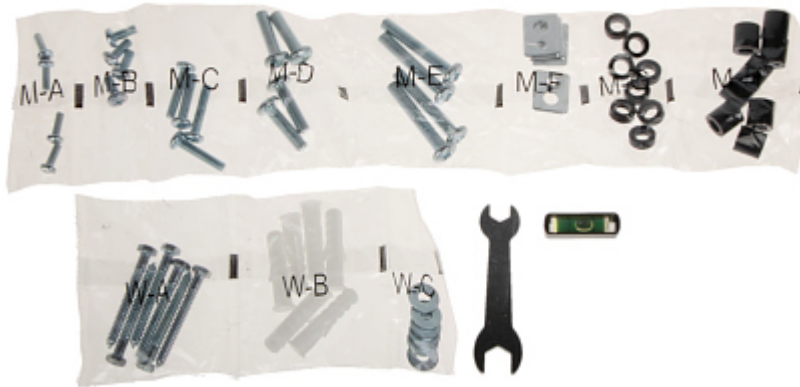

Code: BRATECK-LPA63-446

TV OR MONITOR MOUNT **BRATECK-LPA63-446**

Net: **86.39 PLN** Gross: **86.39 PLN**

The BRATECK-LPA63-446 mount is intended for hanging a TV or LCD / OLED monitor on the wall.

It allows to easy adjustment of tilt in the range of -15 ... 5° and to rotate the panel horizontally by the articulated arm with 3 swivels of 180° per each. It is possible to rotate the plane of the screen $\pm 3^\circ$.

SPECIFICATION

Mounting standard:	VESA : 75, 100, 150x100, 150, 200x100, 200, 300x200, 300, 400x200, 400x300, 400
Screen size range:	32 " ... 70 "
Bearing capacity:	40 kg
Distance from mounting surface:	62 ... 468 mm
Color:	Black
Tilt adjustment:	-15 ° ... 5 °
Horizontal rotation:	-60 ° ... 60 °
Rotation in the plane of the screen:	$\pm 3^\circ$
Weight:	4.44 kg
Dimensions:	455 x 420 x (62 ... 468) mm
Manufacturer / Brand:	BRATECK
Guarantee:	2 years

PRESENTATION

Side view:

DELTA-OPTI Monika Matysiak; <https://www.delta.poznan.pl>
POL; 60-713 Poznań; Graniczna 10
e-mail: delta-opti@delta.poznan.pl; tel: +(48) 61 864 69 60

Wall mounting side view:

Bracket dimensions:

In the kit:

PACKAGE

Dimensions (L x W x H): 0x0x0 mm	Gross Weight: 0 kg
----------------------------------	--------------------