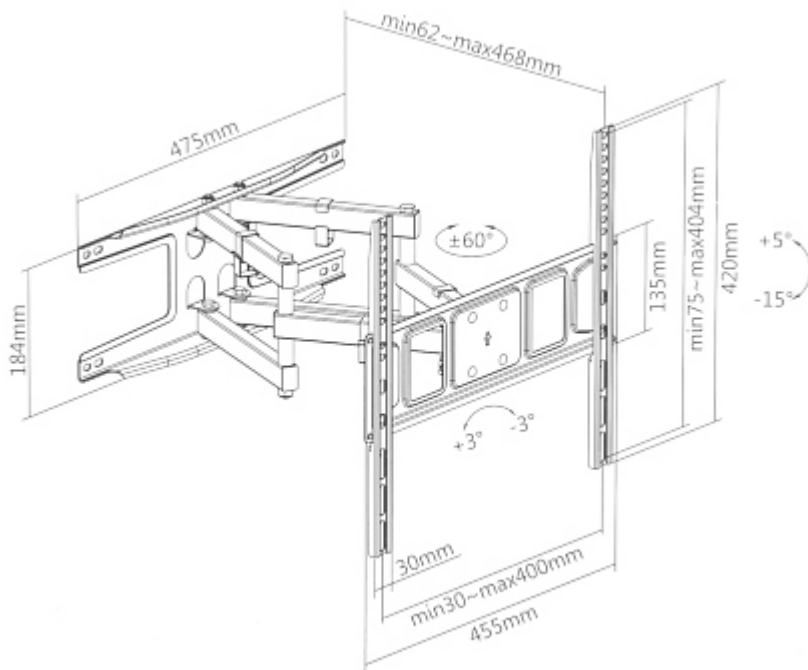

SPECIFICATION

Mounting standard:	VESA : 75, 100, 150x100, 150, 200x100, 200, 300x200, 300, 400x200, 400x300, 400
Screen size range:	32 " ... 70 "
Bearing capacity:	40 kg
Distance from mounting surface:	62 ... 468 mm
Color:	Black
Tilt adjustment:	-15 ° ... 5 °
Horizontal rotation:	-60 ° ... 60 °
Rotation in the plane of the screen:	$\pm 3^\circ$
Weight:	4.44 kg
Dimensions:	455 x 420 x (62 ... 468) mm
Manufacturer / Brand:	BRATECK
Guarantee:	2 years

PRESENTATION

Side view:

DELTA-OPTI Monika Matysiak; <https://www.delta.poznan.pl>
POL; 60-713 Poznań; Graniczna 10
e-mail: delta-opti@delta.poznan.pl; tel: +(48) 61 864 69 60

Wall mounting side view:

Bracket dimensions:

In the kit:

PACKAGE

Dimensions (L x W x H): 0x0x0 mm	Gross Weight: 0 kg
----------------------------------	--------------------