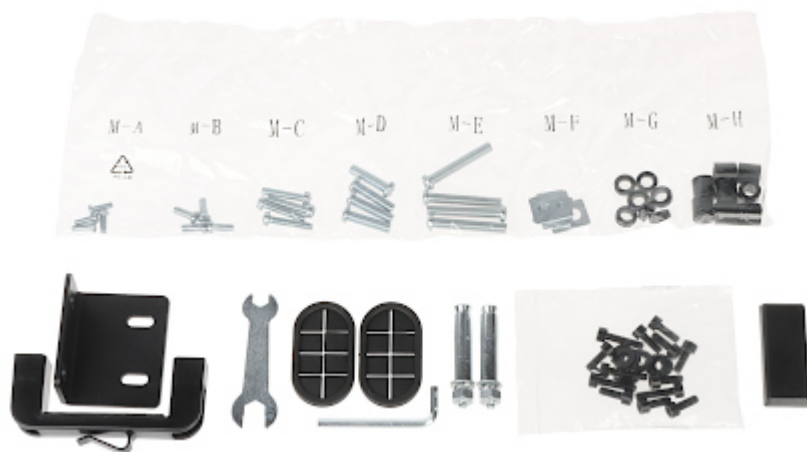

Mounting standard:	VESA : 100 x 100, 200 x 100, 200 x 200, 300 x 200, 300 x 300, 400 x 200 400 x 300, 400 x 400
Screen size range:	32 " ... 55 "
Bearing capacity:	35 kg
Color:	Black
Tilt adjustment:	-10 ° ... 10 °
Horizontal rotation:	—
Rotation in the plane of the screen:	—
Main features:	Adjustable shelf height in the range of 60 cm
Weight:	12 kg
Dimensions:	1170 ... 1470 x 600 x 400 mm
Manufacturer / Brand:	BRATECK
Guarantee:	2 years

PRESENTATION

Dimensions:

DELTA-OPTI Monika Matysiak; <https://www.delta.poznan.pl>
POL; 60-713 Poznań; Graniczna 10
e-mail: delta-opti@delta.poznan.pl; tel: +(48) 61 864 69 60

Side view:

Rear view:

Tilt adjustment:

In the kit:

PACKAGE

Dimensions (L x W x H): 0x0x0 mm	Gross Weight: 0 kg
----------------------------------	--------------------