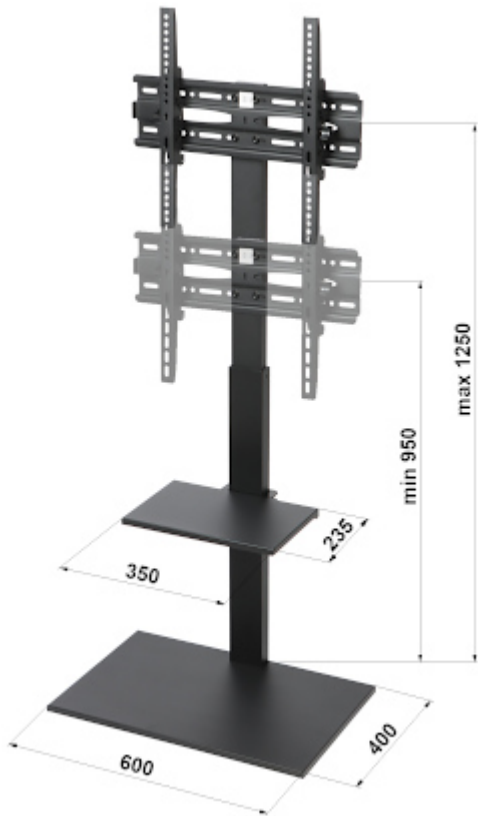

Code: BRATECK-FS22-44TP

TV OR MONITOR MOUNT **BRATECK-FS22-44TP**

Net: 188.05 PLN Gross: 188.05 PLN

Freestanding TV mount BRATECK-FS22-44TP with an additional shelf. Maximal load capacity is 35 kg.

SPECIFICATION

Mounting standard:	VESA : 100 x 100, 200 x 100, 200 x 200, 300 x 200, 300 x 300, 400 x 200 400 x 300, 400 x 400
Screen size range:	32 " ... 55 "
Bearing capacity:	35 kg
Color:	Black
Tilt adjustment:	-10 ° ... 10 °
Horizontal rotation:	—
Rotation in the plane of the screen:	—
Main features:	Adjustable shelf height in the range of 60 cm
Weight:	12 kg
Dimensions:	1170 ... 1470 x 600 x 400 mm
Manufacturer / Brand:	BRATECK
Guarantee:	2 years

PRESENTATION

Dimensions:

DELTA-OPTI Monika Matysiak; <https://www.delta.poznan.pl>
POL; 60-713 Poznań; Graniczna 10
e-mail: delta-opti@delta.poznan.pl; tel: +(48) 61 864 69 60

Side view:

Rear view:

Tilt adjustment:

In the kit:

PACKAGE

Dimensions (L x W x H): 0x0x0 mm	Gross Weight: 0 kg
----------------------------------	--------------------