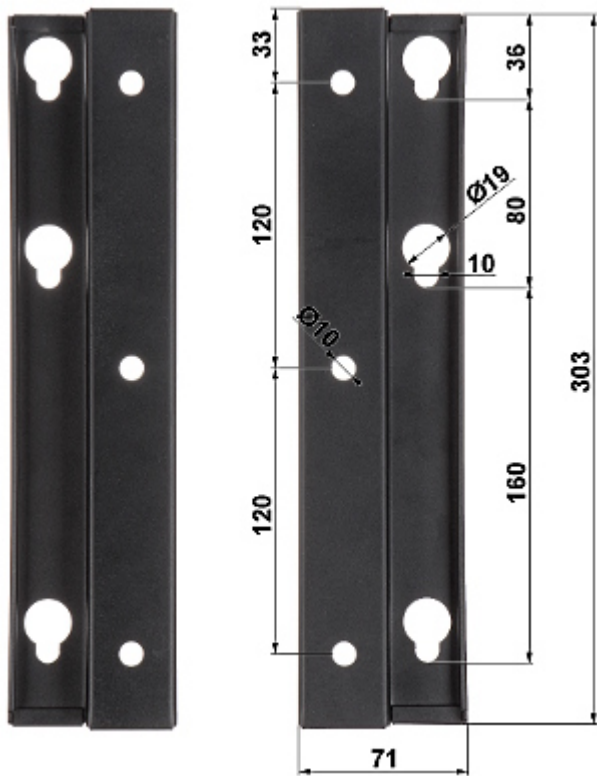

Code: BG132

MONITOR MOUNT **BG132** DAHUA

Net: 105.00 PLN Gross: 105.00 PLN

The BG132 mount is intended for hanging a TV or LCD / OLED monitor on the wall. The product is dedicated to operate with DAHUA CCTV monitors of the DHL series.

SPECIFICATION

Screen size range:	32 " ... 55 "
Mounting standard:	—
Distance from mounting surface:	32 mm
Color:	Black
Tilt adjustment:	—
Dimensions:	303 x 71 x 32 mm
Weight:	0.90 kg
Manufacturer / Brand:	DAHUA
Guarantee:	3 years

PRESENTATION

DELTA-OPTI Monika Matysiak; <https://www.delta.poznan.pl>
POL; 60-713 Poznań; Graniczna 10
e-mail: delta-opti@delta.poznan.pl; tel: +(48) 61 864 69 60

Wall mounting side view:

Dimensions:

In the kit:

PACKAGE

Dimensions (L x W x H): 0x0x0 mm	Gross Weight: 0 kg
----------------------------------	--------------------