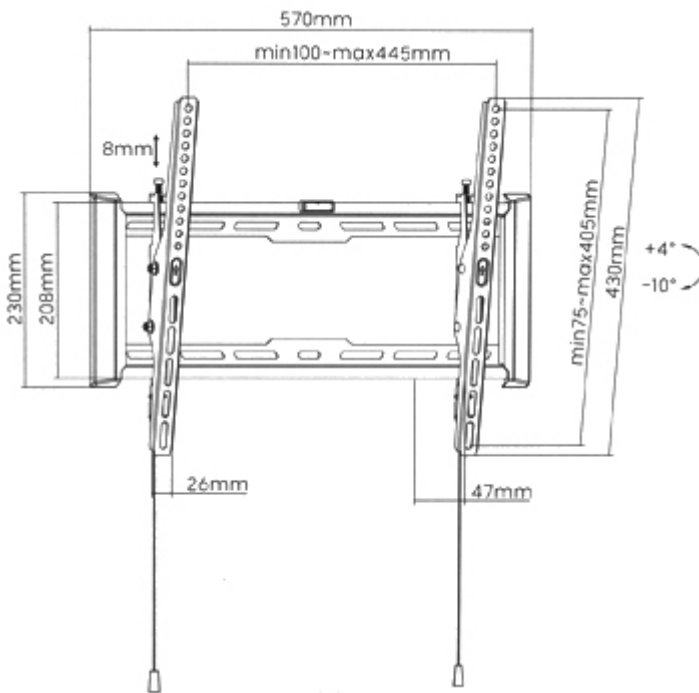

SPECIFICATION

Mounting standard:	VESA 100, 150, 200, 200x100, 300, 300x200, 400x200 400x300, 400
Screen size range:	32 " ... 70 "
Bearing capacity:	75 kg
Distance from mounting surface:	47 mm
Color:	Black
Tilt adjustment:	-10 ° ... 4 °
Weight:	2 kg
Dimensions:	570 x 430 x 47 mm
Guarantee:	2 years

PRESENTATION

Wall mounting side view:

DELTA-OPTI Monika Matysiak; <https://www.delta.poznan.pl>
POL; 60-713 Poznań; Graniczna 10
e-mail: delta-opti@delta.poznan.pl; tel: +(48) 61 864 69 60

Dimensions:

In the kit:

PACKAGE

Dimensions (L x W x H): 0x0x0 mm	Gross Weight: 0 kg
----------------------------------	--------------------