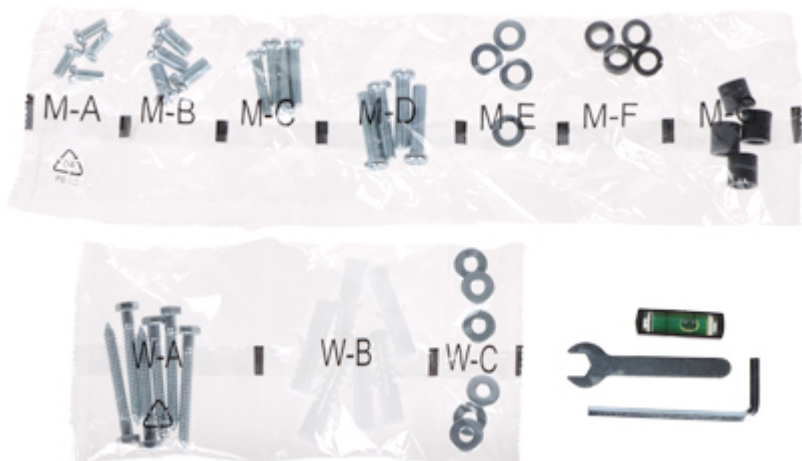

SPECIFICATION

Mounting standard:	VESA 100, 150, 200, 200x100, 300, 300x200, 400x200 400x300, 400
Screen size range:	32 " ... 70 "
Bearing capacity:	75 kg
Distance from mounting surface:	47 mm
Color:	Black
Tilt adjustment:	-10 ° ... 4 °
Weight:	2 kg
Dimensions:	570 x 430 x 47 mm
Guarantee:	2 years

PACKAGE

Dimensions (L x W x H): 0x0x0 mm	Gross Weight: 0 kg
----------------------------------	--------------------