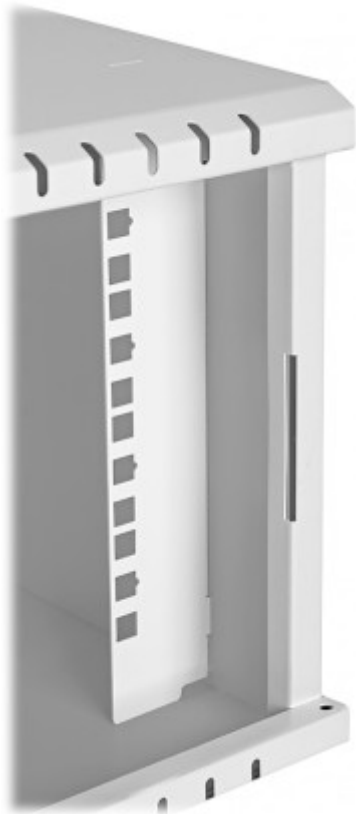

Code: R10-4U/300-GG

HANGING RACK CABINET R10-4U/300-GG

Net: 53.64 EUR Gross: 53.64 EUR

More and more home devices to LAN, RTV, CCTV installations are made with a view to the RACK system, so that their installation is aesthetically pleasing, and that devices are protected against accidental mechanical damages.

The R10-4U/300-GG cabinet is suitable for mounting all sorts of devices in standard 10" rack housings.

SPECIFICATION

Internal width:	10 "
Internal height:	4 U
Internal depth:	280 mm
External width:	290 mm
External height:	235 mm
External depth:	300 mm
Holes for fan coolers:	2 pcs : 105 x 105 mm
Color:	Gray RAL7035
Removable rear panel:	—
Door:	Front: glass
Main features:	<ul style="list-style-type: none">• Blind holes for wires on the top and bottom wall of the cabinet• Possibility to mount the door as left or right• Possibility of adjusting the depth of fixing the mounting strips• 2 keys included
Weight:	2.5 kg
Guarantee:	2 years

PRESENTATION

Mounting side view:

DELTA-OPTI Monika Matysiak; <https://www.delta.poznan.pl>
POL; 60-713 Poznań; Graniczna 10
e-mail: delta-opti@delta.poznan.pl; tel: +(48) 61 864 69 60

Internal view of the housing:

Hole for the fan:

Ventilation holes on the front of the housing:

Blind cable entries:

PACKAGE

Dimensions (L x W x H): 0x0x0 mm	Gross Weight: 0 kg
----------------------------------	--------------------