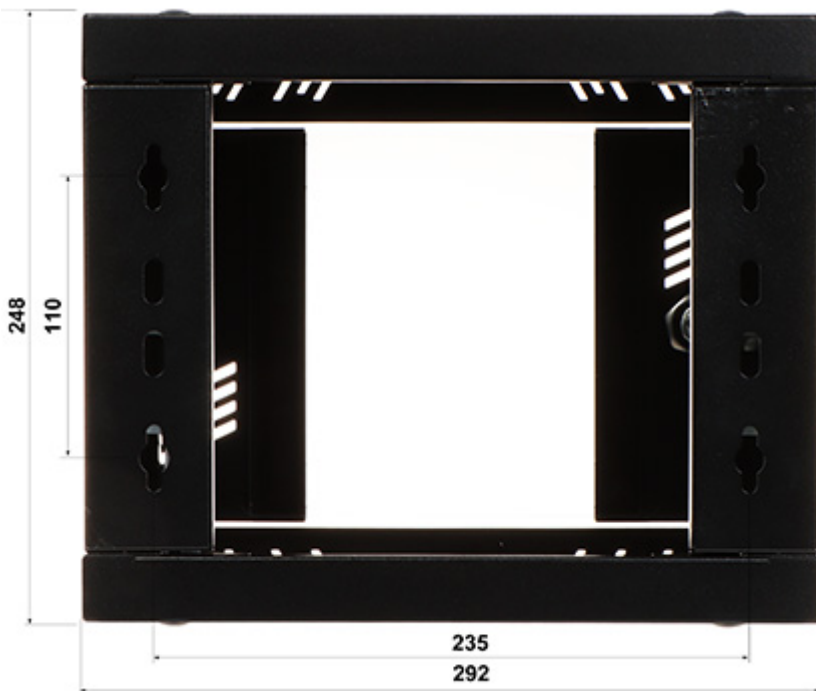

The R10-4U/300-GB-V2 cabinet is suitable for mounting all sorts of devices in standard 10" rack housings.

SPECIFICATION

Internal width:	10 "
Internal height:	4 U
Internal depth:	220 mm
External width:	292 mm
External height:	240 mm
External depth:	300 mm
Holes for fan coolers:	2 pcs : 105 x 105 mm - from the top and bottom
Color:	Black
Removable rear panel:	—
Door:	Front: glass
Main features:	<ul style="list-style-type: none">• Blind holes for wires on the top and bottom wall of the cabinet : 160 x 50 mm• Possibility to mount the door as left or right• Possibility of adjusting the depth of fixing the mounting strips• 2 keys included
Weight:	2.8 kg
Manufacturer / Brand:	STALFLEX
Guarantee:	2 years

Sides view:

Rear view:

Mounting dimensions:

In the kit:

PACKAGE

DELTA-OPTI Monika Matysiak; <https://www.delta.poznan.pl>
POL; 60-713 Poznań; Graniczna 10
e-mail: delta-opti@delta.poznan.pl; tel: +(48) 61 864 69 60

Dimensions (L x W x H): 0x0x0 mm	Gross Weight: 0 kg
----------------------------------	--------------------