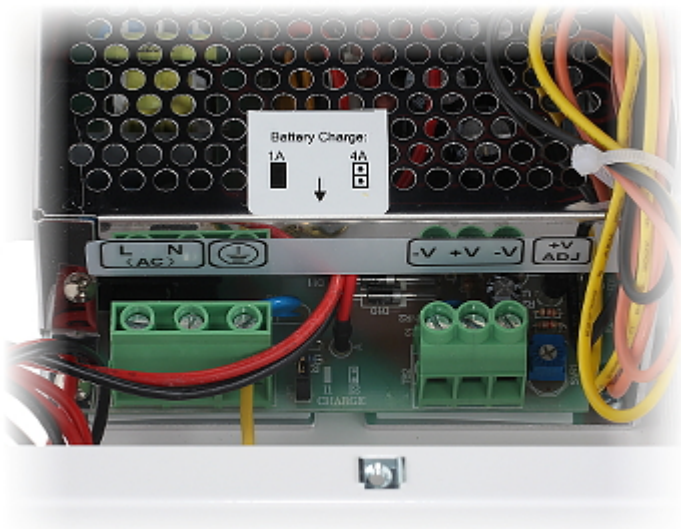

Front view: