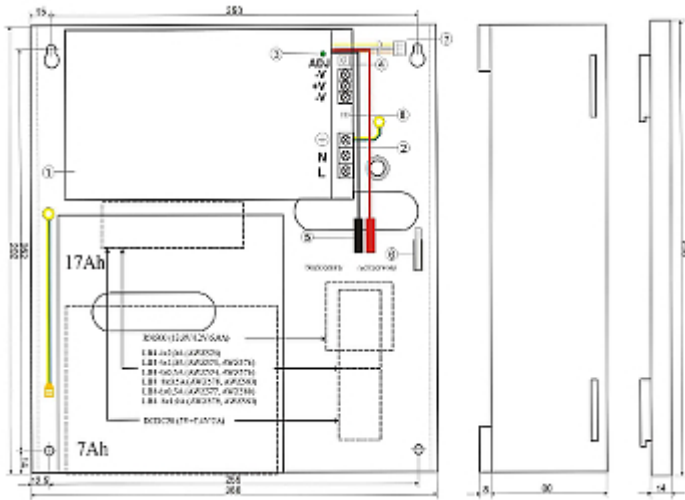

Front view:

Mounting side view:

Dimensions:

In the kit:

## PACKAGE

|                                  |                    |
|----------------------------------|--------------------|
| Dimensions (L x W x H): 0x0x0 mm | Gross Weight: 0 kg |
|----------------------------------|--------------------|