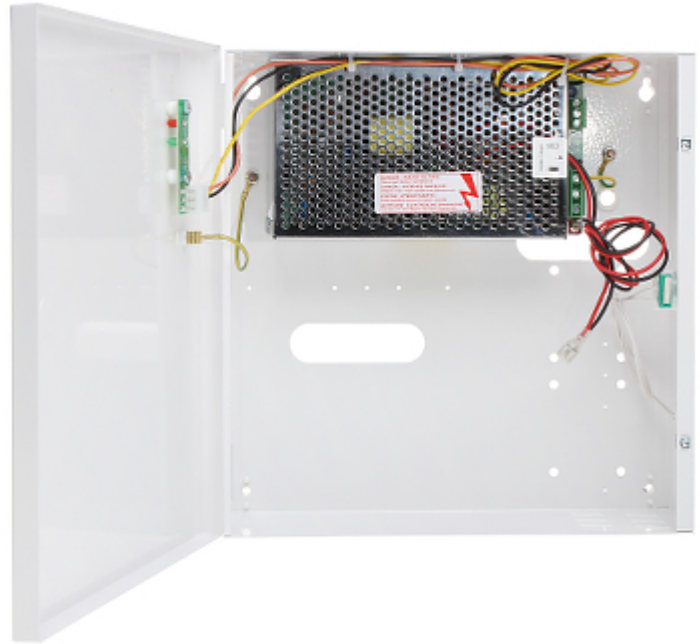

Code: HPSB-11A12C

# BUFFERED SWITCHING POWER SUPPLY ADAPTER **HPSB-11A12C**

Net: **403.00 PLN** Gross: **403.00 PLN**

The buffered power supply adapter is designed to powering control panels, sensors, code locks, cameras, consoles, intercoms and other alarm system equipment.

## SPECIFICATION

|                              |  |
|------------------------------|--|
| Adapter type:                | Switching  |
| Input voltage:               | 230 V AC   |
| Output voltage:              | 9.5 V ... 13.8 V (buffer operation)  |
| Max. output current (total): | 11 A   |
| Battery charging current:    | 1 A / 4 A  |
| Power:                       | 155 W  |
| Number of outputs:           | 1  |
| Protections:                 | <ul style="list-style-type: none"><li>• Short-circuit</li><li>• Overload</li><li>• Overvoltage</li><li>• Overheat</li><li>• Tamper</li><li>• Reverse polarity connection</li><li>• Discharge</li></ul> |
| Adapter operation control:   | <ul style="list-style-type: none"><li>• AC input voltage presence indication AC</li><li>• DC output voltage presence indication DC</li></ul>   |
| Place for battery:           | 12V/17Ah   |
| Max. battery dimensions:     | 250 x 175 x 80 mm  |
| Weight:                      | 2.36 kg  |
| Dimensions:                  | 295 x 285 x 90 mm  |
| Manufacturer / Brand:        | PULSAR   |
| Guarantee:                   | 2 years  |

Front view:

Mounting side view:

Dimensions:

In the kit: