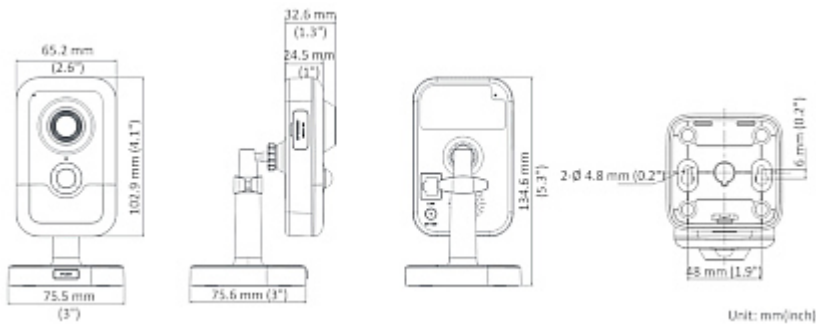

Camera for indoor use only.

SPECIFICATION

Standard:	TCP/IP
Sensor:	1/3 " Progressive Scan CMOS
Matrix size:	4 Mpx
Resolution:	2688 x 1520 - 4 Mpx , 1920 x 1080 - 1080p , 1280 x 720 - 720p
Lens:	2 mm
View angle:	128 °
Range of IR illumination:	10 m
Audio:	<ul style="list-style-type: none">• Microphone built-in,• Speaker built-in,• Bi-directional audio streaming support• Compliance with the AAC standard,• Noise suppression and echo cancellation
RS-485 interface:	—
Alarm inputs / outputs:	—
Image compression method:	H.265+ / H.265 / H.264+ / H.264 / MJPEG
Main stream frame rate:	25 fps @ 4 Mpx
ONVIF:	✓
Network interface:	10/100 Base-T (RJ-45)

Mounting side view:

Camera dimensions:

In the kit:

PACKAGE

Dimensions (L x W x H): 0x0x0 mm	Gross Weight: 0 kg
----------------------------------	--------------------