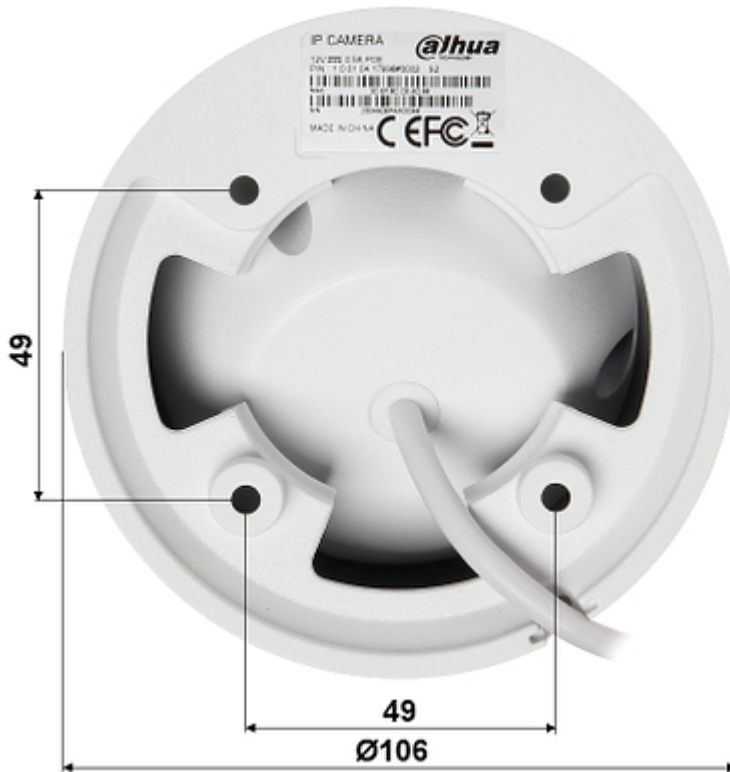

# IP CAMERA **DH-IPC-HDW4231EMP-AS** -0360B - 1080p 3.6 mm DAHUA

Net: **672.00 PLN** Gross: **672.00 PLN**

IP camera with efficient H.264 / H.265 image compression algorithm for clear and smooth video streaming at maximal resolution of 1920 x 1080 (1080p).  
PoE powering possibility, compatible with the 802.3af standard makes the device more universal and easier to install.

Memory card slot:

Mounting side view:

In the kit:

Example captures of device interface:

See the ability of operation in imou cloud:

:

**OUR TESTS**

Camera image at artificial illumination (about 30Lux):