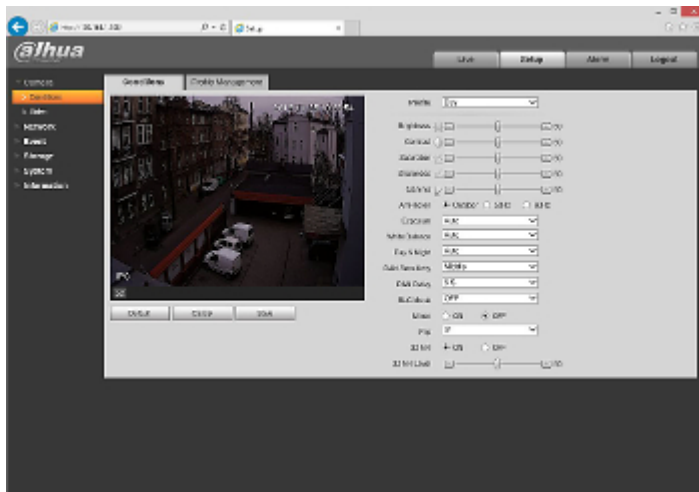

Memory card slot:

Mounting side view:

In the kit:

Example captures of device interface:

See the ability of operation in imou cloud:

:

**OUR TESTS**

Camera image at artificial illumination (about 30Lux):

Camera image at night conditions with internal built-in IR illuminator on:

Camera image at direct strong light opposite to camera: