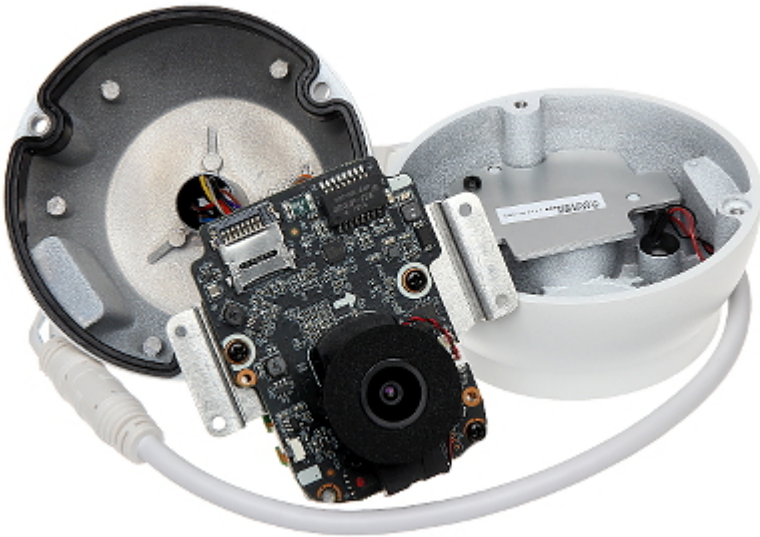

Memory card slot:

Mounting side view:

In the kit:

Example captures of device interface:

See the ability of operation in imou cloud:

:

**OUR TESTS**

Camera image at artificial illumination (about 30Lux):

Camera image at night conditions with internal built-in IR illuminator on:

Camera image at direct strong light opposite to camera: