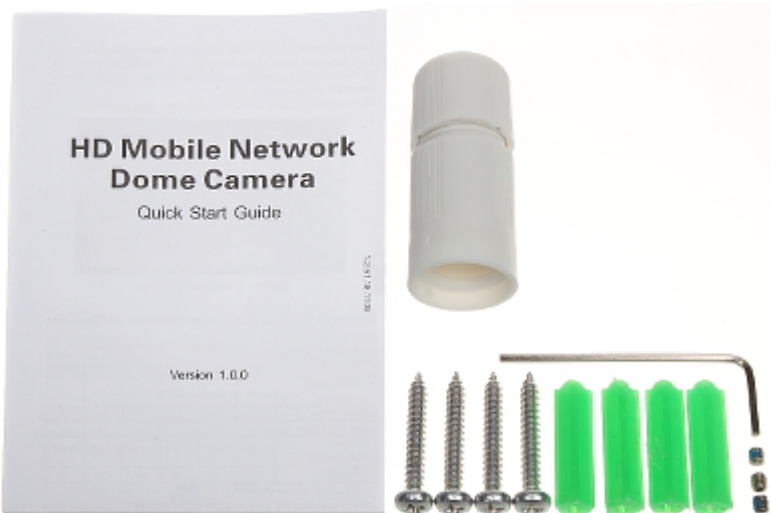

PRESENTATION

Camera is out from clamping ring:

DELTA-OPTI Monika Matysiak; <https://www.delta.poznan.pl>
 POL; 60-713 Poznań; Graniczna 10
 e-mail: delta-opti@delta.poznan.pl; tel: +(48) 61 864 69 60

Mounting side view:

In the kit:

OUR TESTS

Camera image at artificial illumination (about 30Lux):

Camera image at night conditions with internal built-in IR illuminator on:

Camera image at direct strong light opposite to camera: