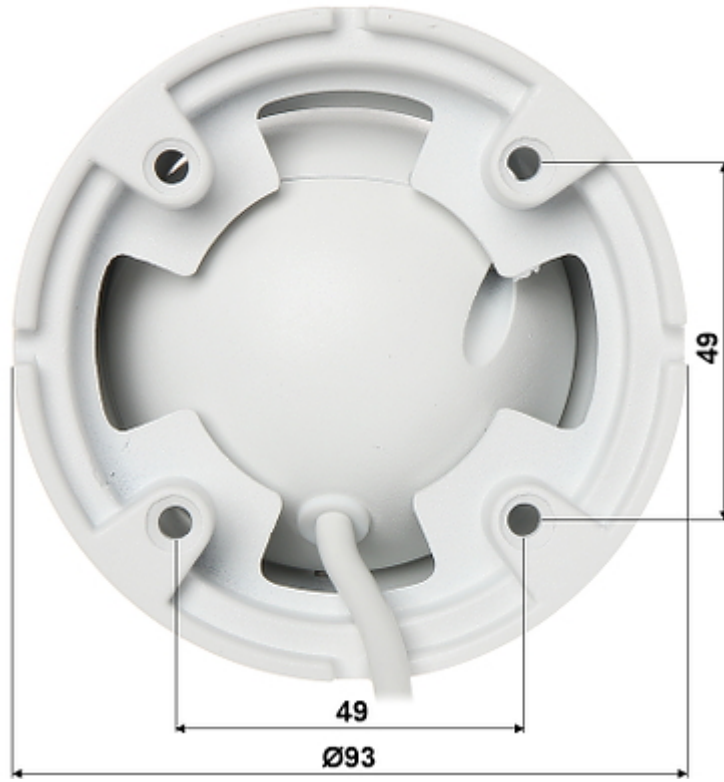

PRESENTATION

Camera is out from clamping ring:

DELTA-OPTI Monika Matysiak; <https://www.delta.poznan.pl>
 POL; 60-713 Poznań; Graniczna 10
 e-mail: delta-opti@delta.poznan.pl; tel: +(48) 61 864 69 60

Mounting side view:

In the kit:

OUR TESTS

Camera image at artificial illumination (about 30Lux):

Camera image at night conditions with internal built-in IR illuminator on:

Camera image at direct strong light opposite to camera: