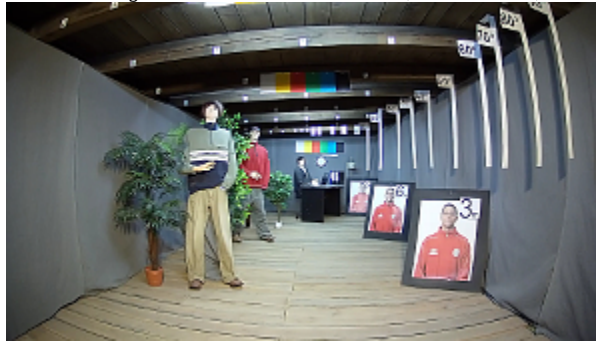

PRESENTATION

Camera is out from clamping ring:

DELTA-OPTI Monika Matysiak; <https://www.delta.poznan.pl>
 POL; 60-713 Poznań; Graniczna 10
 e-mail: delta-opti@delta.poznan.pl; tel: +(48) 61 864 69 60

Mounting side view:

In the kit:

OUR TESTS

Camera image at artificial illumination (about 30Lux):

Camera image at night conditions with internal built-in IR illuminator on:

Camera image at direct strong light opposite to camera: