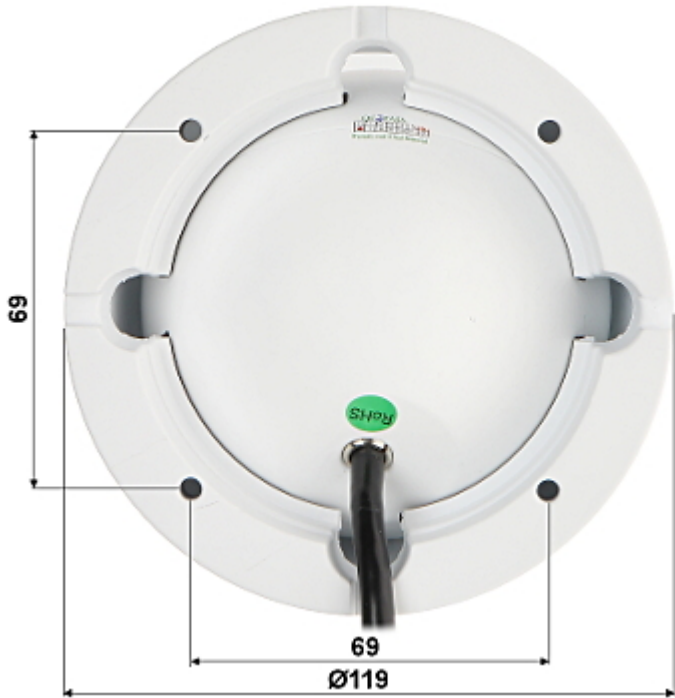

See how you can power the camera in PoE standard:

1. SWITCH PoE
2. POE-802.3AF/C
3. IP Camera
4. Ethernet
5. Ethernet + PoE

In the kit:

Package: