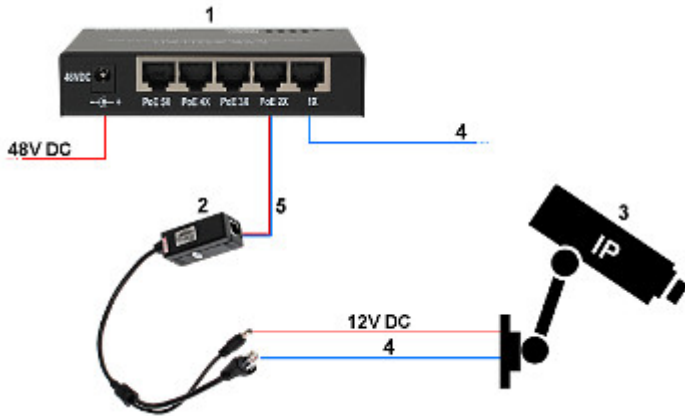

DELTA-OPTI Monika Matysiak; <https://www.delta.poznan.pl>
POL; 60-713 Poznań; Graniczna 10
e-mail: delta-opti@delta.poznan.pl; tel: +(48) 61 864 69 60

Max. number of on-line users:	10
RS-485 interface:	—
Mobile phones support:	Port 5800 • Android: Free application Fseye • iOS: Free application Fseye
Default admin user / password:	admin / (null)
Default IP address:	192.168.1.188
Web browser access ports:	80, 554, 1935
PC client access ports:	5050, 5051, 5052
WEB Server:	Built-in
Mobile client access ports:	5800
Max. number of on-line users:	10
Port ONVIF:	80
RTSP URL:	rtsp://ip_address:554/ch01.264 - Main stream rtsp://ip_address:554/ch01_sub.264 - Sub stream
Main features:	<ul style="list-style-type: none"> • Possibility to change the resolution, quality and bit rate • D-WDR - Wide Dynamic Range • 3D-DNR - Digital Noise Reduction • Motion Detection • Privacy zones - max. 4 • Mirror - Mirror image • Time mark and image description • Configurable: brightness, contrast, saturation • Sharpness - sharper image outlines • Day/Night mode - configurable • Possibility to add different privileges to the users
Vandal-proof:	—
Power supply:	12 V DC / 300 mA
Housing:	Dome - Metal
Color:	White
"Index of Protection":	IP65
Operation temp:	-10 °C ... 55 °C
Weight:	0.616 kg
Dimensions:	Ø 119 x 95 mm
Supported languages:	English, Polish
Manufacturer / Brand:	GEMINI TECHNOLOGY
Guarantee:	2 years

PRESENTATION

Camera is out from clamping ring:

Mounting side view:

See how you can power the camera in PoE standard:

- 1. SWITCH PoE
- 2. POE-802.3AF/C
- 3. IP Camera
- 4. Ethernet
- 5. Ethernet + PoE

In the kit:

Package:

OUR TESTS

Camera image at artificial illumination (about 30Lux):

Camera image at night conditions with internal built-in IR illuminator on:

Camera image at direct strong light opposite to camera: