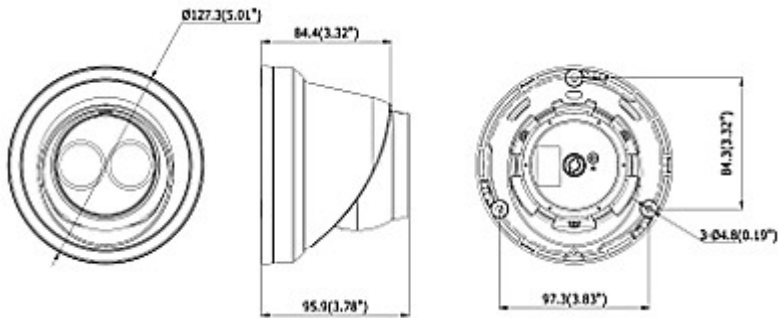

SAP Code:	311301398
Guarantee:	3 years

PRESENTATION

Camera is out from clamping ring:

Side view:

Micro SD card slot is located inside the camera:

Mounting side view:

Dimensions:

In the kit:

OUR TESTS

Camera image at artificial illumination (about 30Lux):

Camera image at night conditions with internal built-in IR illuminator on:

Camera image at direct strong light opposite to camera:

PACKAGE

Dimensions (L x W x H): 0x0x0 mm	Gross Weight: 0 kg
----------------------------------	--------------------