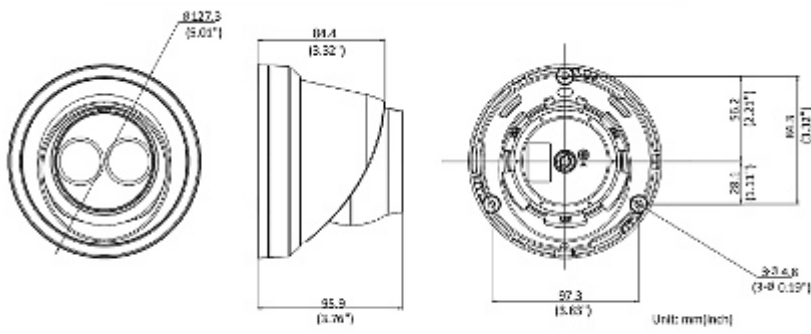

Guarantee:

3 years

PRESENTATION

Camera is out from clamping ring:

Memory card slot:

Camera mounting side view:

Dimensions:

In the kit:

Camera image at night conditions with internal built-in IR illuminator on:

Camera image at direct strong light opposite to camera:

PACKAGE

Dimensions (L x W x H): 0x0x0 mm	Gross Weight: 0 kg
----------------------------------	--------------------