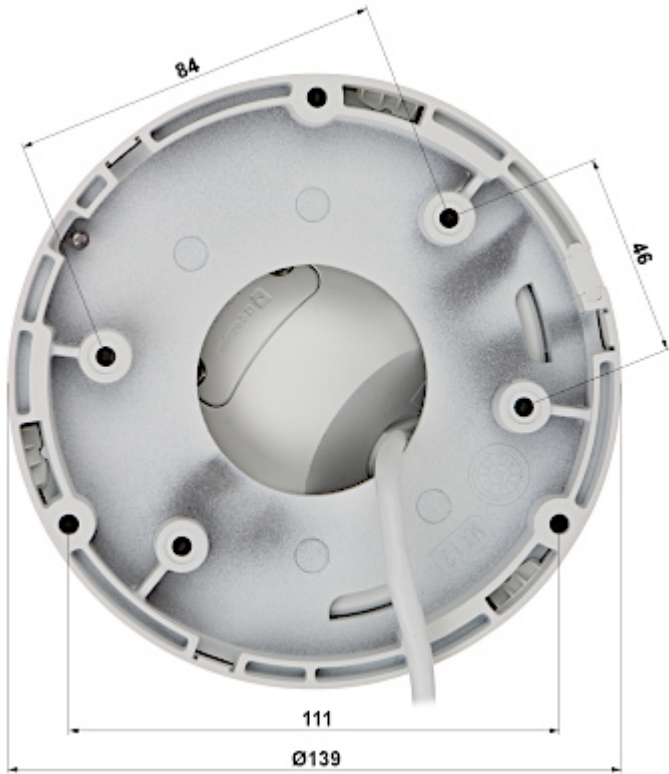

## PRESENTATION

Camera is out from clamping ring:

Memory card slot:

Mounting side view:

In the kit:

## OUR TESTS

Camera image at artificial illumination (about 30Lux):

DELTA-OPTI Monika Matysiak; <https://www.delta.poznan.pl>  
POL; 60-713 Poznań; Graniczna 10  
e-mail: delta-opti@delta.poznan.pl; tel: +(48) 61 864 69 60