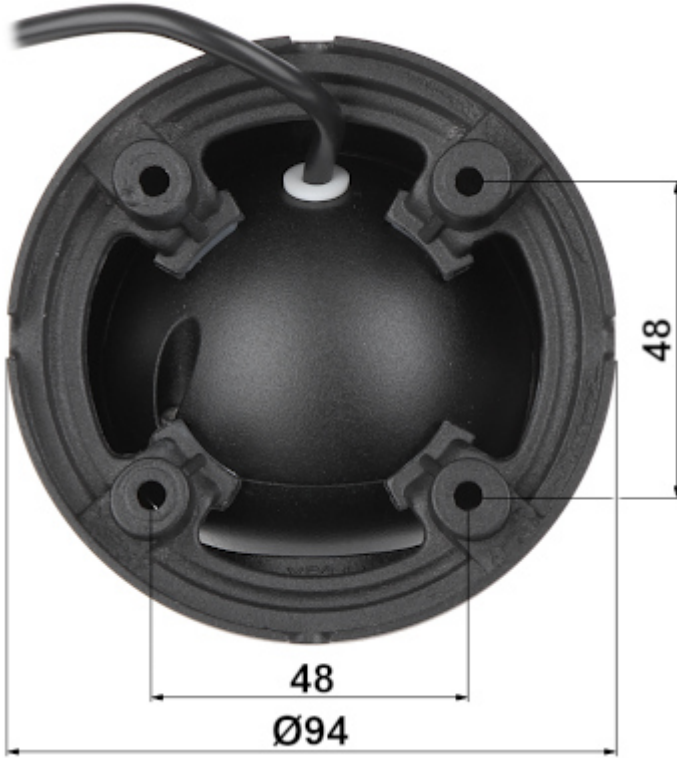

Code: IPC-HDW1230S-0280B-BLACK

IP CAMERA **IPC-HDW1230S-0280B-BLACK** - 1080p 2.8 mm DAHUA

Net: **118.08 EUR** Gross: **118.08 EUR**

IP camera with efficient H.264 / H.265 image compression algorithm for clear and smooth video streaming at maximal resolution of 1080p. PoE powering possibility, compatible with the 802.3af standard makes the device more universal and easier to install.

PRESENTATION

Camera is out from clamping ring:

DELTA-OPTI Monika Matysiak; <https://www.delta.poznan.pl>
 POL; 60-713 Poznań; Graniczna 10
 e-mail: delta-opti@delta.poznan.pl; tel: +(48) 61 864 69 60

Mounting side view:

See how to initialize DAHUA cameras:

:
In the kit:

Example captures of device interface:

OUR TESTS

Camera image at artificial illumination (about 30Lux):

Camera image at night conditions with internal built-in IR illuminator on: