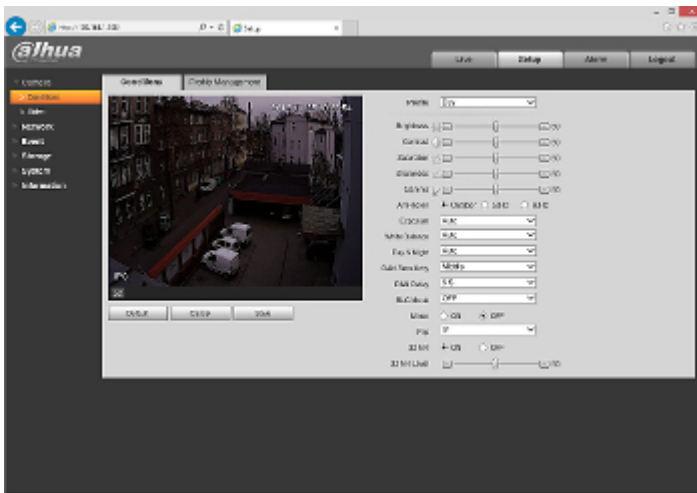

PRESENTATION

Camera is out from clamping ring:

DELTA-OPTI Monika Matysiak; <https://www.delta.poznan.pl>
 POL; 60-713 Poznań; Graniczna 10
 e-mail: delta-opti@delta.poznan.pl; tel: +(48) 61 864 69 60

Mounting side view:

See how to initialize DAHUA cameras:

:
In the kit:

Example captures of device interface:

OUR TESTS

Camera image at artificial illumination (about 30Lux):

Camera image at night conditions with internal built-in IR illuminator on: