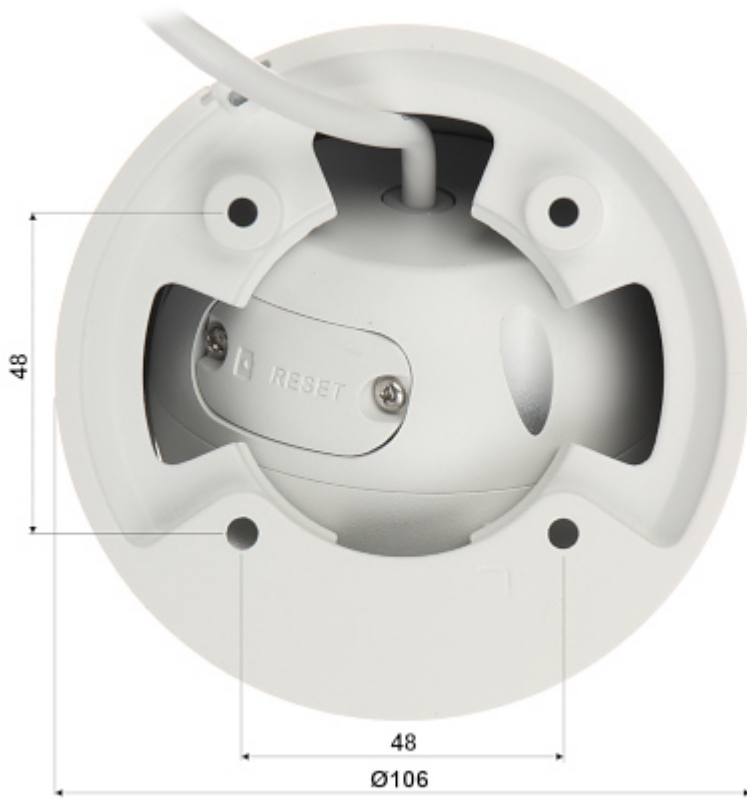

Code: IPC-HDW3541EM-S-0280B-S2

IP CAMERA **IPC-HDW3541EM-S-0280B-S2** WizSense - 5 Mpx 2.8 mm

DAHUA

Net: **292.46 EUR** Gross: **292.46 EUR**

IP camera with efficient H.264 / H.265 image compression algorithm for clear and smooth video streaming at maximal resolution of 5 MPx.

Camera is out from clamping ring:

Memory card slot and "Reset" button:

Mounting dimensions:

See how to initialize DAHUA cameras:

:

In the kit:

OUR TESTS

Camera image at artificial illumination (about 30Lux):