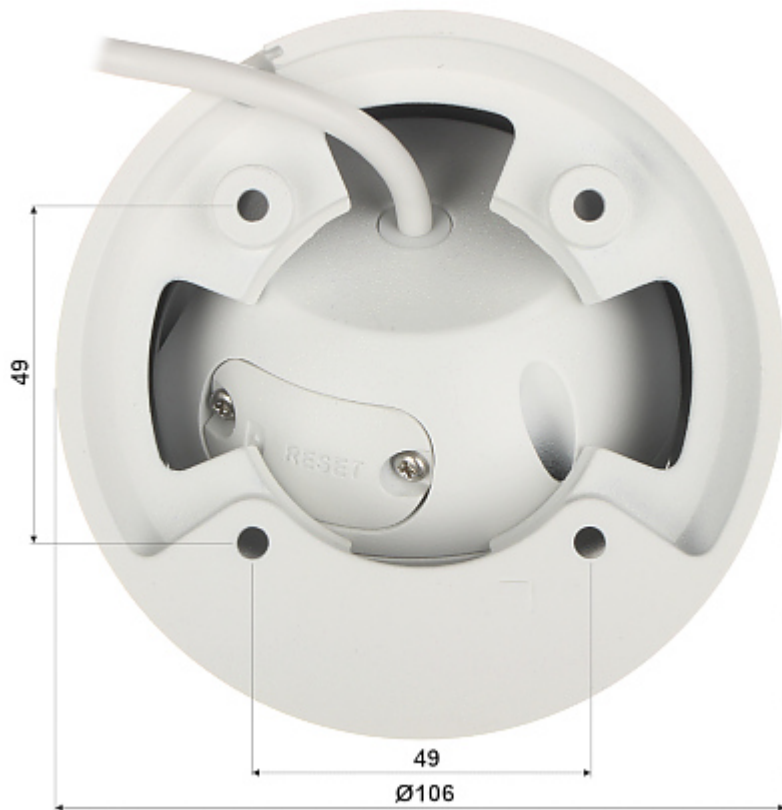

PoE powering possibility, compatible with the 802.3af standard makes the device more universal and easier to install.

SPECIFICATION

Standard:	TCP/IP
Sensor:	1/2.7 " Progressive Scan CMOS
Matrix size:	5 Mpx
Resolution:	2592 x 1944 - 5 Mpx , 2688 x 1520 - 4 Mpx , 2304 x 1296 - 3 Mpx , 1920 x 1080 - 1080p , 1280 x 960 - 1.3 Mpx , 1280 x 720 - 720p
Lens:	2.8 mm
View angle:	• 97 ° (manufacturer data) • 95 ° (our tests result)
Range of IR illumination:	30 m
Memory card slot:	Micro SD memory cards up to 256GB support (possible local recording)
Image compression method:	H.265+ / H.265 / H.264+ / H.264 / MJPEG
Alarm inputs / outputs:	—
Audio:	• Microphone built-in • Audio detection
Main stream frame rate:	• 20 fps @ 5 Mpx • 25 fps @ 4 Mpx
Network interface:	10/100 Base-T (RJ-45)
WEB Server:	Built-in

Camera mounting side view:

In the kit:

OUR TESTS

Camera image at artificial illumination (about 30Lux):

Camera image at night conditions with internal built-in IR illuminator on:

Camera image at direct strong light opposite to camera: