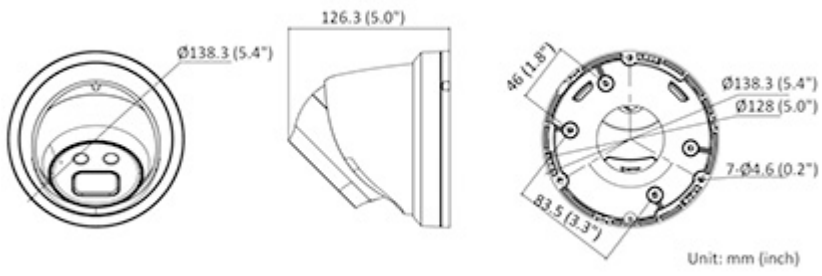

Mounting side view:

Camera dimensions:

In the kit:

PACKAGE

Dimensions (L x W x H): 0x0x0 mm	Gross Weight: 0 kg
----------------------------------	--------------------