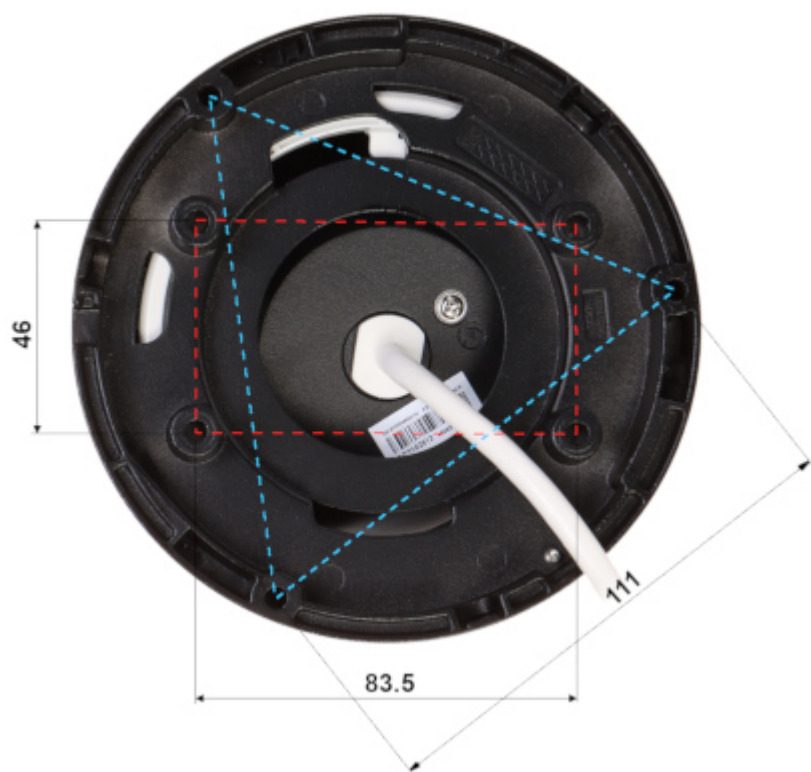

Mounting side view:

Camera dimensions:

In the kit:

PACKAGE

Dimensions (L x W x H): 0x0x0 mm	Gross Weight: 0 kg
----------------------------------	--------------------