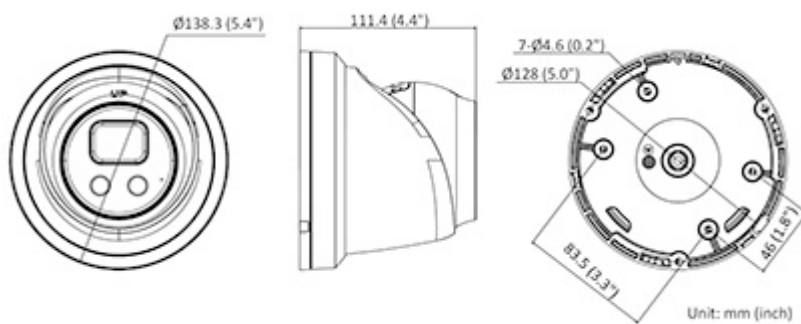

Mounting side view:

Dimensions:

In the kit:

PACKAGE

Dimensions (L x W x H): 0x0x0 mm	Gross Weight: 0 kg
----------------------------------	--------------------