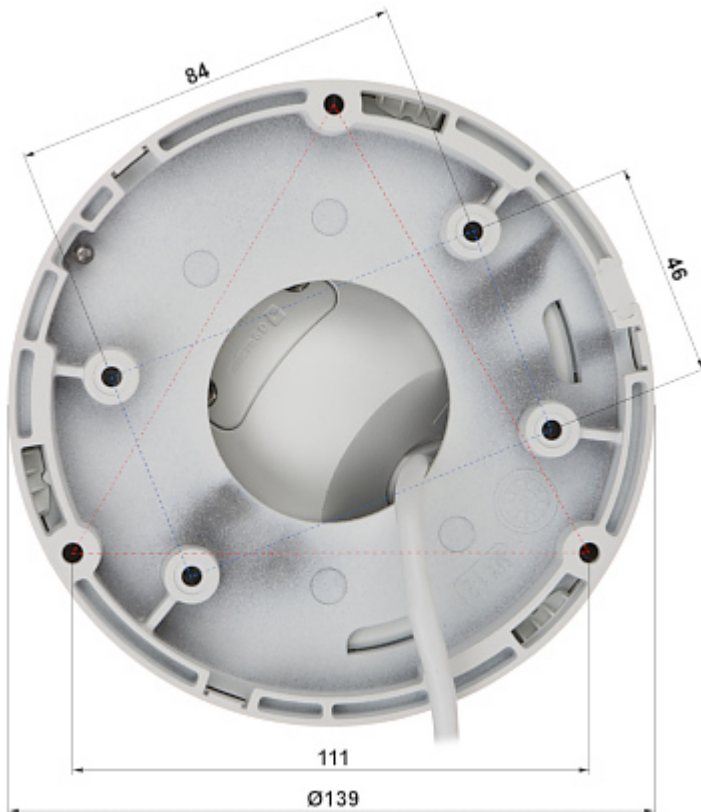

Mounting side view:

Dimensions:

In the kit:

PACKAGE

Dimensions (L x W x H): 0x0x0 mm	Gross Weight: 0 kg
----------------------------------	--------------------