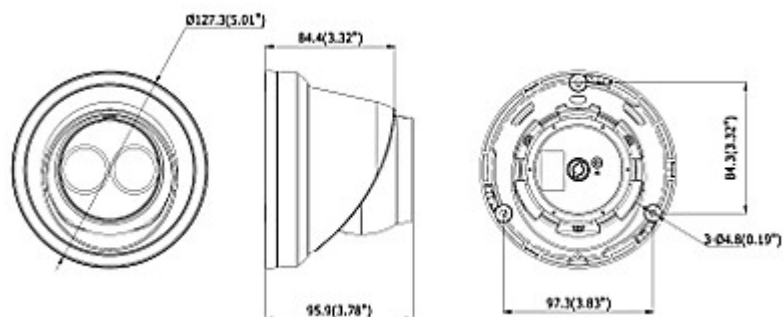

PRESENTATION

Camera is out from clamping ring:

Memory card slot:

Mounting side view:

Dimensions:

In the kit:

PACKAGE

Dimensions (L x W x H): 0x0x0 mm	Gross Weight: 0 kg
----------------------------------	--------------------