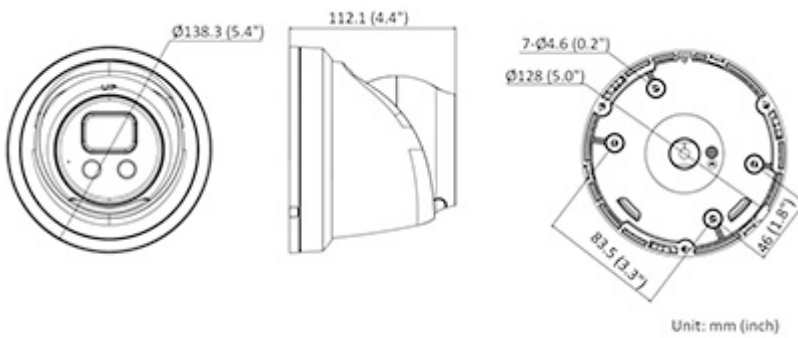

PRESENTATION

Camera is out from clamping ring:

Memory card slot and "Reset" button:

Camera connectors:

Mounting side view:

Dimensions:

In the kit:

PACKAGE

Dimensions (L x W x H): 0x0x0 mm	Gross Weight: 0 kg
----------------------------------	--------------------