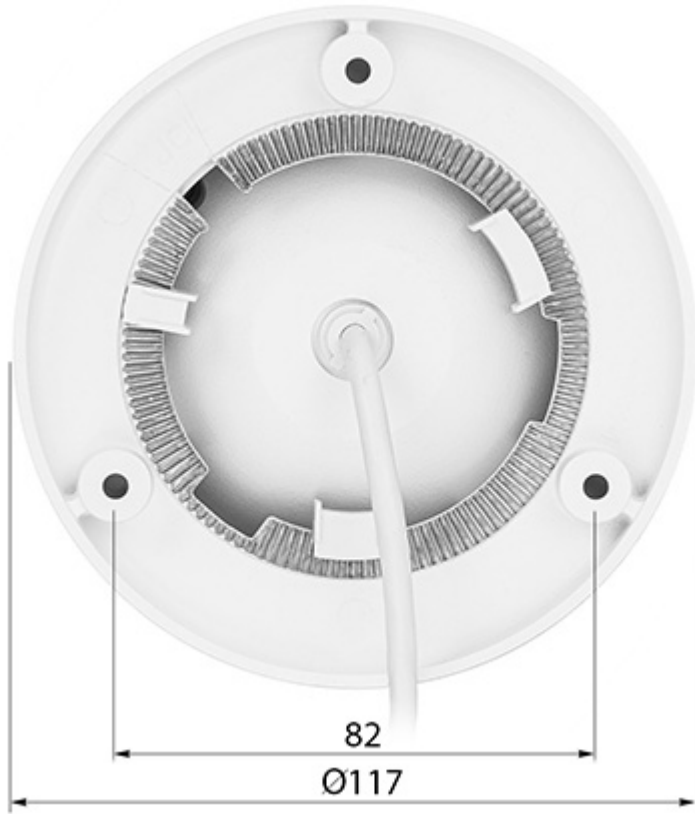

In the kit:

PACKAGE

Dimensions (L x W x H): 0x0x0 mm	Gross Weight: 0 kg

DELTA-OPTI Monika Matysiak; <https://www.delta.poznan.pl>
POL; 60-713 Poznań; Graniczna 10
e-mail: delta-opti@delta.poznan.pl; tel: +(48) 61 864 69 60