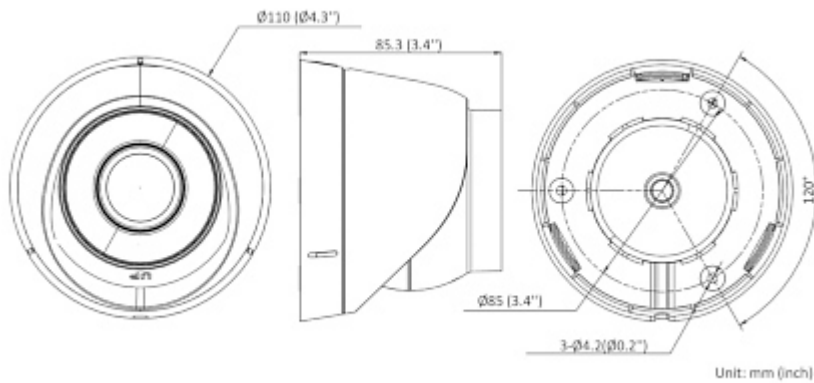

### SPECIFICATION

Standard:	IP
Resolution:	2560 x 1440 - 3.7 Mpx , 1920 x 1080 - 1080p , 1280 x 720 - 720p
Sensor:	1/3 " Progressive Scan CMOS
Lens:	4 mm
View angle:	76 °
Range of IR illumination:	30 m
Memory card slot:	—
Image compression method:	H.265+ / H.265 / H.264+ / H.264 / MJPEG
Alarm inputs / outputs:	—
Audio:	—
Main stream frame rate:	• 20 fps @ 4 Mpx • 25 fps @ 1080p
Network interface:	10/100 Base-T (RJ-45)
WEB Server:	Built-in
Max. number of on-line users:	6
ONVIF:	✓

## PRESENTATION

Camera is out from clamping ring:

Mounting side view:

Camera dimensions:

In the kit:

**PACKAGE**

Dimensions (L x W x H): 0x0x0 mm	Gross Weight: 0 kg
----------------------------------	--------------------