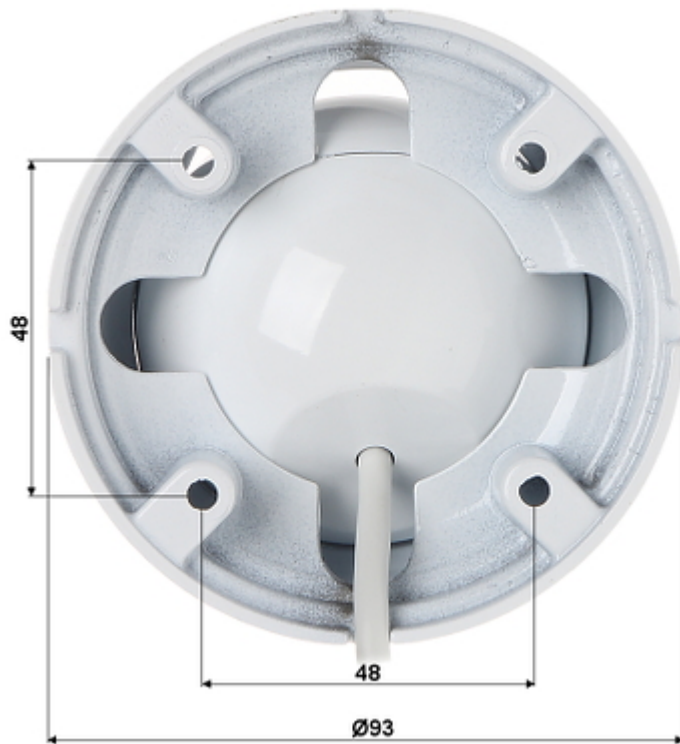

DELTA-OPTI Monika Matysiak; <https://www.delta.poznan.pl>
POL; 60-713 Poznań; Graniczna 10
e-mail: delta-opti@delta.poznan.pl; tel: +(48) 61 864 69 60

Default admin user / password:	admin / admin
Default IP address:	192.168.1.168
Web browser access ports:	80
PC client access ports:	80
Mobile client access ports:	80
Port ONVIF:	80
RTSP URL:	rtsp://user:password@ip_address:80/0 - Main stream rtsp://user:password@ip_address:80/1 - Sub stream
Main features:	<ul style="list-style-type: none"> • ICR - Movable InfraRed filter • 3D-DNR - Digital Noise Reduction • Motion Detection • Privacy zones • Possibility to change the resolution, quality and bit rate • Mirror - Mirror image • Day/Night mode - configurable
Power supply:	12 V DC / 390 mA
Housing:	Dome - Metal
Color:	White
"Index of Protection":	IP66
Operation temp:	-20 °C ... 55 °C
Weight:	0.285 kg
Dimensions:	Ø 93 x 71 mm
Supported languages:	English, Bulgarian, Chinese, Czech, French, Spanish, Dutch, Japanese, Korean, German, Polish, Portuguese, Russian, Turkish, Italian
Manufacturer / Brand:	APTI
Guarantee:	2 years

PRESENTATION

View after remove the cover:

Mounting side view:

See how you can power the camera in PoE standard:

- 1. SWITCH PoE
 - 2. POE-802.3AF/C
 - 3. IP Camera
 - 4. Ethernet
 - 5. Ethernet + PoE
- In the kit: