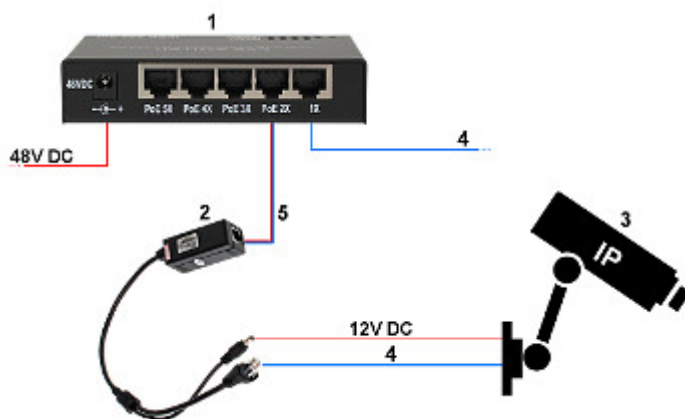

DELTA-OPTI Monika Matysiak; <https://www.delta.poznan.pl>
POL; 60-713 Poznań; Graniczna 10
e-mail: delta-opti@delta.poznan.pl; tel: +(48) 61 864 69 60

Default admin user / password:	admin / admin
Default IP address:	192.168.1.168
Web browser access ports:	80
PC client access ports:	80
Mobile client access ports:	80
Port ONVIF:	80
RTSP URL:	rtsp://user:password@ip_address:80/0 - Main stream rtsp://user:password@ip_address:80/1 - Sub stream
Main features:	<ul style="list-style-type: none"> • ICR - Movable InfraRed filter • 3D-DNR - Digital Noise Reduction • Motion Detection • Privacy zones • Possibility to change the resolution, quality and bit rate • Mirror - Mirror image • Day/Night mode - configurable
Power supply:	12 V DC / 390 mA
Housing:	Dome - Metal
Color:	White
"Index of Protection":	IP66
Operation temp:	-20 °C ... 55 °C
Weight:	0.285 kg
Dimensions:	Ø 93 x 71 mm
Supported languages:	English, Bulgarian, Chinese, Czech, French, Spanish, Dutch, Japanese, Korean, German, Polish, Portuguese, Russian, Turkish, Italian
Manufacturer / Brand:	APTI
Guarantee:	2 years

PRESENTATION

View after remove the cover:

Mounting side view:

See how you can power the camera in PoE standard:

- 1. SWITCH PoE
 - 2. POE-802.3AF/C
 - 3. IP Camera
 - 4. Ethernet
 - 5. Ethernet + PoE
- In the kit:

OUR TESTS

Camera image at artificial illumination (about 30Lux):

Camera image at night conditions with internal built-in IR illuminator on:

Camera image at direct strong light opposite to camera:

PACKAGE

Dimensions (L x W x H): 0x0x0 mm	Gross Weight: 0 kg
----------------------------------	--------------------