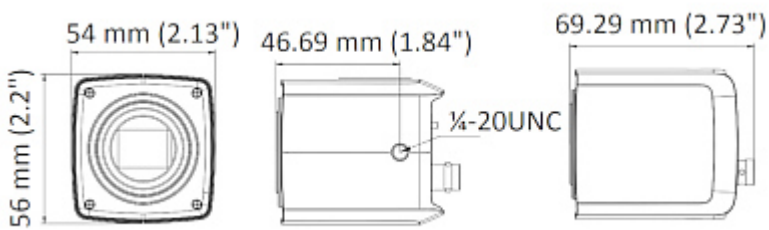

PRESENTATION

Front view:

Rear view:

Dimensions:

In the kit:

OUR TESTS

HD-TVI:

Camera image at artificial illumination (about 30Lux):

Dimensions (L x W x H): 0x0x0 mm	Gross Weight: 0 kg
----------------------------------	--------------------