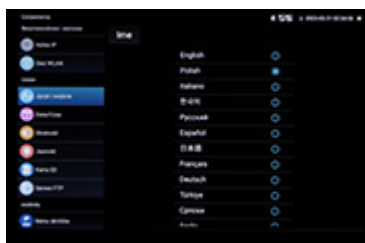

The device has a hinged screen cover:

Connectors:

Rear view:

Place for battery:

Main menu:

In the kit:

The tester with accessories housed in a handy bag:

OUR OPINIONS