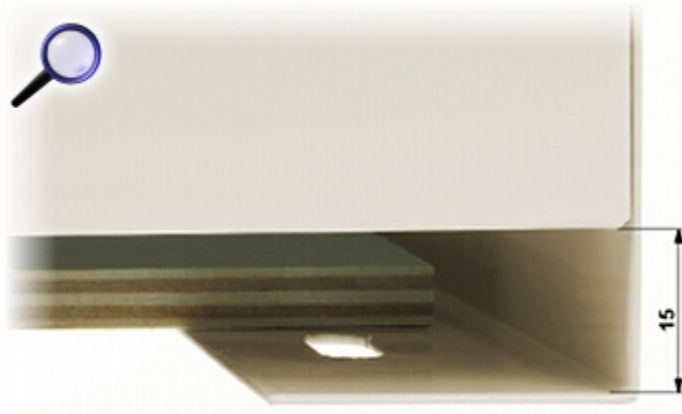

View from the mounting side (box to the wall distance visible):

PACKAGE

Dimensions (L x W x H): 0x0x0 mm	Gross Weight: 0 kg