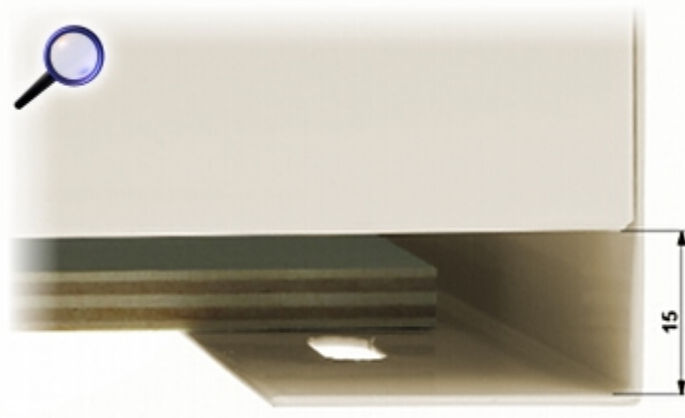

### SPECIFICATION

In package:	2 keys
Material:	Metal
Mounting plate:	Wood
Color:	White - RAL9003
Housing external dimensions:	300 x 300 x 100 mm
Internal dimensions:	277 x 285 x 78 mm
Weight:	1.175 kg
Guarantee:	2 years

View from the mounting side (box to the wall distance visible):