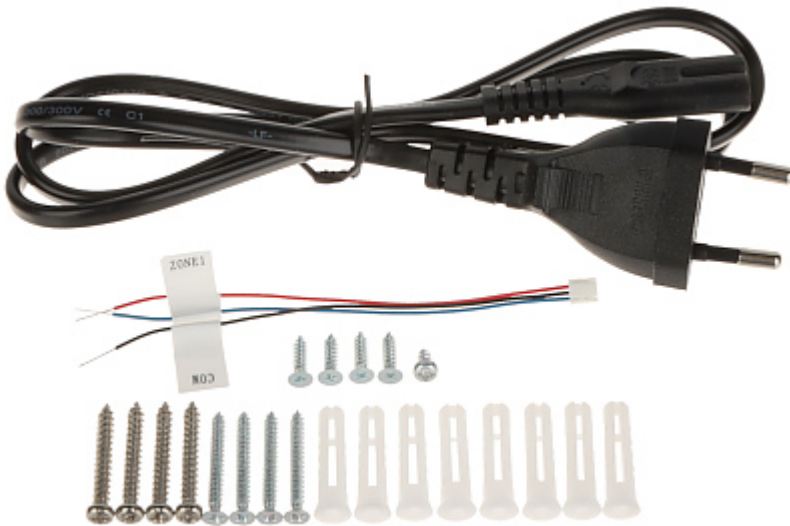

PACKAGE

Dimensions (L x W x H): 0x0x0 mm	Gross Weight: 0 kg

DELTA-OPTI Monika Matysiak; <https://www.delta.poznan.pl>
POL; 60-713 Poznań; Graniczna 10
e-mail: delta-opti@delta.poznan.pl; tel: +(48) 61 864 69 60