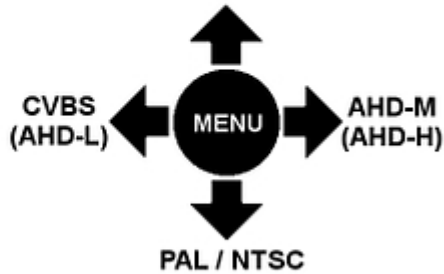

SPECIFICATION

Standard:	AHD / PAL
Sensor:	1/4 " OmniVision OV9712S CMOS
Digital Image Processor:	Nextchip NVP2431H
Matrix size:	1.0 Mpx
Resolution:	1280 x 720 - 720p, AHD-M , 960 x 576 - 960H, PAL
Range of IR illumination:	20 m
IR illuminator power adjustment:	Automatic
Lens:	3.6 mm
View angle:	<ul style="list-style-type: none">• 53 ° (manufacturer data)• 56 ° (our tests result)
S/N ratio:	> 50 dB
Video output:	1 Vpp 75 Ω, AHD / PAL - selectable by switch
Main features:	<ul style="list-style-type: none">• ICR - Movable InfraRed filter• Sense-UP - (Slow Shutter) - Increase the sensor sensitivity max. x 30• D-WDR - Wide Dynamic Range• DNR - Digital Noise Reduction• F-DNR (Defog) - Reduction of image noise caused by precipitation• Motion Detection - max. 4 zones• Privacy zones - max. 4• BLC - configurable Back Light Compensation• HSBLIC - High Light Compensation (spot)• Mirror - Mirror image• image "freeze"• Sharpness - sharper image outlines• Monitor type correction - LCD/CRT

PRESENTATION

Camera is out from clamping ring (the OSD menu controller visible):

Mounting side view:

The appropriate signal format selection is done by tilting and holding the joystick for 5 s without entering to the OSD menu. Changing the signal to the NTSC in the camera causes loss of image in connected AHD recorder:

Configuration

- 1) Turn on the power
- 2) Move the joystick left or right, setting the appropriate resolution
- 3) Move the joystick down by 5 s, setting the PAL / NTSC

The PAL and NTSC standard is set regardless of the resolution.