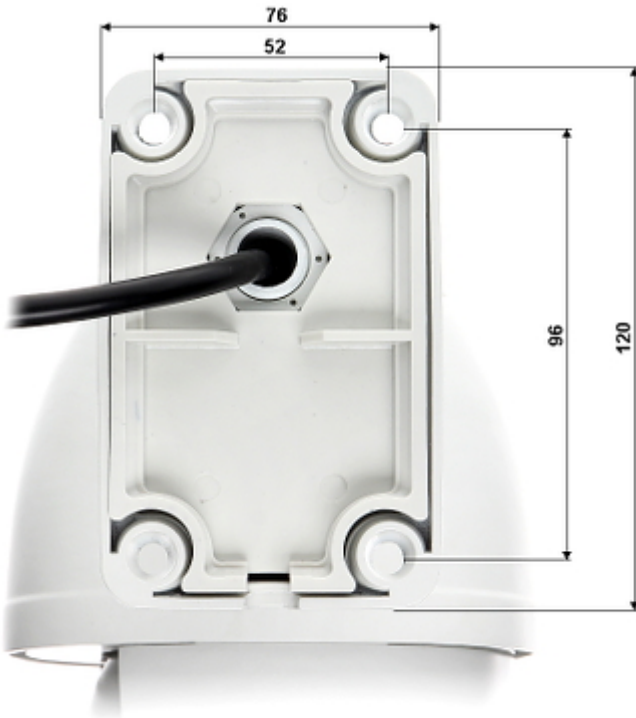

## SPECIFICATION

Standard:	AHD
Sensor:	1/3 " Sony CMOS IMX238
Matrix size:	2.1 Mpx
Resolution:	1920 x 1080 - 1080p, AHD-H
Range of IR illumination:	50 m
IR illuminator power adjustment:	Automatic
Lens:	5.1 ... 46 mm
View angle:	50 ° ... 5.9 ° (manufacturer data) 50 ° ... 7.6 ° (our tests result)
Optical zoom:	x 10
Rotation speed depending on ZOOM level:	✓
Horizontal rotation range:	360 ° continuous
Vertical rotation range:	-3 ° ... 90 °
Rotation speed (manual control):	0.02 °/s ... 200 °/s (horizontal) , 0.02 °/s ... 75 °/s (vertical)
PTZ control:	Via interface RS-485
Protocols:	Pelco-D, Pelco-P
S/N ratio:	> 50 dB
Video output:	1 Vpp 75 Ω, AHD
Number of presets:	220
Route settings:	3

DELTA-OPTI Monika Matysiak; <https://www.delta.poznan.pl>  
POL; 60-713 Poznań; Graniczna 10  
e-mail: [delta-opti@delta.poznan.pl](mailto:delta-opti@delta.poznan.pl); tel: +(48) 61 864 69 60

Horizontal scan:	✓
Park action:	Call the set function (tour, scan, etc.) after specified dwell time
Main features:	<ul style="list-style-type: none"> <li>• The ability to control via coaxial cable from recorder</li> <li>• ICR - Movable InfraRed filter</li> <li>• The ability to control via coaxial cable from recorder</li> <li>• 3D-DNR - Digital Noise Reduction</li> <li>• IR illuminator optimization</li> <li>• Privacy zones</li> <li>• BLC - Back Light Compensation</li> <li>• Auto White Balance</li> </ul>
OSD menu:	✓
Vandal-proof:	✓
"Index of Protection":	IP66
Power supply:	12 V DC / 920 mA
Housing:	Speed Dome, Metal
Color:	White
Operation temp:	-40 °C ... 50 °C
Weight:	2.07 kg (with bracket)
Dimensions:	233 x 206 x 143 mm (with bracket)
Supported languages:	English
Guarantee:	2 years

## PRESENTATION

Small dimensions camera:

Mounting dimensions:

Camera connectors:

In the kit: