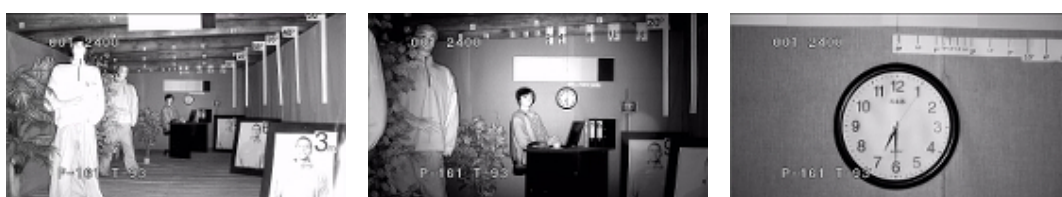

DELTA-OPTI Monika Matysiak; <https://www.delta.poznan.pl>  
POL; 60-713 Poznań; Graniczna 10  
e-mail: [delta-opti@delta.poznan.pl](mailto:delta-opti@delta.poznan.pl); tel: +(48) 61 864 69 60

Protocols:	Pelco-D, Pelco-P
S/N ratio:	> 58 dB
Video output:	1 Vpp 75 Ω, AHD
Park action:	Call the set function (tour, scan, etc.) after specified dwell time
Number of presets:	220
Route settings:	3
Horizontal scan:	✓
OSD menu:	✓
Main features:	<ul style="list-style-type: none"> <li>• The ability to control via coaxial cable from recorder</li> <li>• ICR - Movable InfraRed filter</li> <li>• 3D-DNR - Digital Noise Reduction</li> <li>• IR illuminator optimization</li> <li>• BLC - Back Light Compensation</li> <li>• Auto White Balance</li> </ul>
Power supply:	12 V DC / 1210 mA (max)
Housing:	Speed Dome, Metal
"Index of Protection":	IP66
Color:	White
Operation temp:	-20 °C ... 60 °C
Weight:	1.582 kg (with bracket)
Dimensions:	200 x 246 x 136 mm (with bracket)
Supported languages:	English
Manufacturer / Brand:	OMEGA
Vandal-proof:	✓
Guarantee:	2 years

## OUR TESTS

Camera image at artificial illumination (about 30Lux):

Camera image at night conditions with internal built-in IR illuminator on:

DELTA-OPTI Monika Matysiak; <https://www.delta.poznan.pl>  
 POL; 60-713 Poznań; Graniczna 10  
 e-mail: delta-opti@delta.poznan.pl; tel: +(48) 61 864 69 60