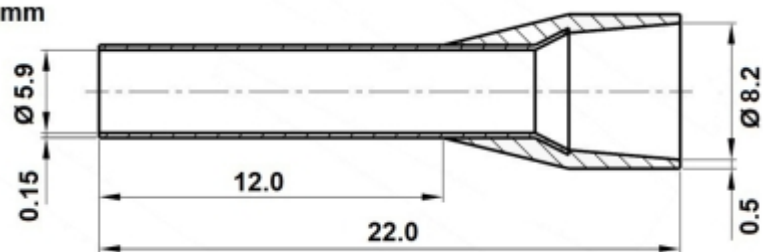

### SPECIFICATION

In package:	100 pcs The price for package
Cross section:	16 mm <sup>2</sup> / AWG 5
Contact material:	Cu / Indoor coverage area Sn
Insulation:	polyamide 6.6
Application:	Stranded wires
Color:	Blue
Dimensions:	Ø 9.2 x 22 mm
Guarantee:	2 years

### PRESENTATION

Dimensions:

mm

Package:

Dimensions (L x W x H): 0x0x0 mm	Gross Weight: 0 kg
----------------------------------	--------------------