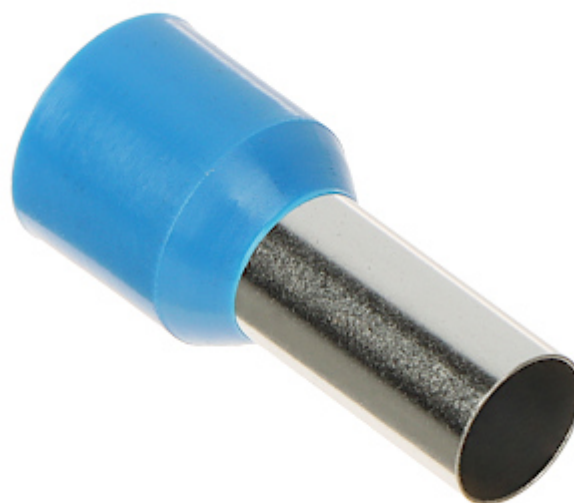

Code: TUL-16/12/DIN-BL\*P100

## CABLE FERRULE **TUL-16/12/DIN-BL\*P100**

Net: **8.41 AUD** Gross: **8.41 AUD**

Cable ferrules are designed for clamping on the stranded wires to keep all loose cable wires together and reduce the risk of a short circuit.

### SPECIFICATION

In package:	100 pcs The price for package
Cross section:	16 mm <sup>2</sup> / AWG 5
Contact material:	Cu / Indoor coverage area Sn
Insulation:	polyamide 6.6
Application:	Stranded wires
Color:	Blue
Dimensions:	Ø 9.2 x 22 mm
Guarantee:	2 years