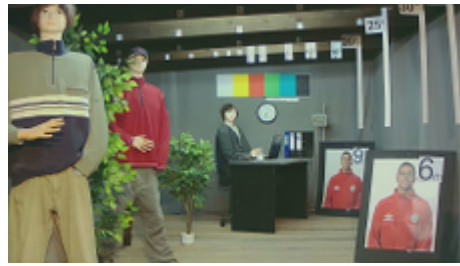

PRESENTATION

Camera view after remove the Dome cover:

Mounting side view:

In the kit:

OUR TESTS

Camera image at artificial illumination (about 30Lux):

DELTA-OPTI Monika Matysiak; <https://www.delta.poznan.pl>
 POL; 60-713 Poznań; Graniczna 10
 e-mail: delta-opti@delta.poznan.pl; tel: +(48) 61 864 69 60