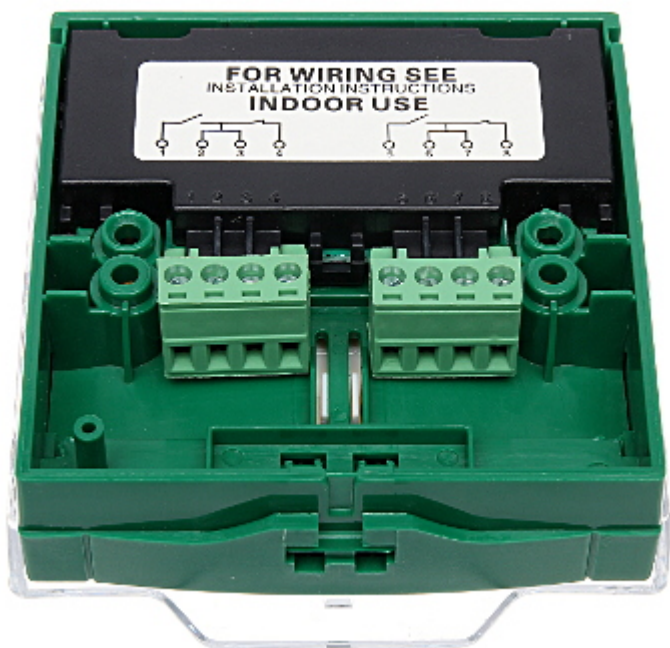

## EMERGENCY DOOR RELEASE BUTTON APWK-DP YOTOGI

Net: 121.55 PLN Gross: 121.55 PLN

Door release button for trigger door opening signal in access control systems. Button reset is performed by using a dedicated key.

### SPECIFICATION

Contact type:	2 x NO/NC
Relay maximal load:	2 A / 30 V DC
Material:	ABS
"Index of Protection":	IP24
Color:	Green
Weight:	0.170 kg
Dimensions:	93 x 97 x 61 mm
Manufacturer / Brand:	YOTOGI
Guarantee:	2 years

### PRESENTATION

Front view:

Mounting side view:

Side view:

Connectors view:

In the kit:

#### PACKAGE

Dimensions (L x W x H): 0x0x0 mm	Gross Weight: 0 kg
----------------------------------	--------------------