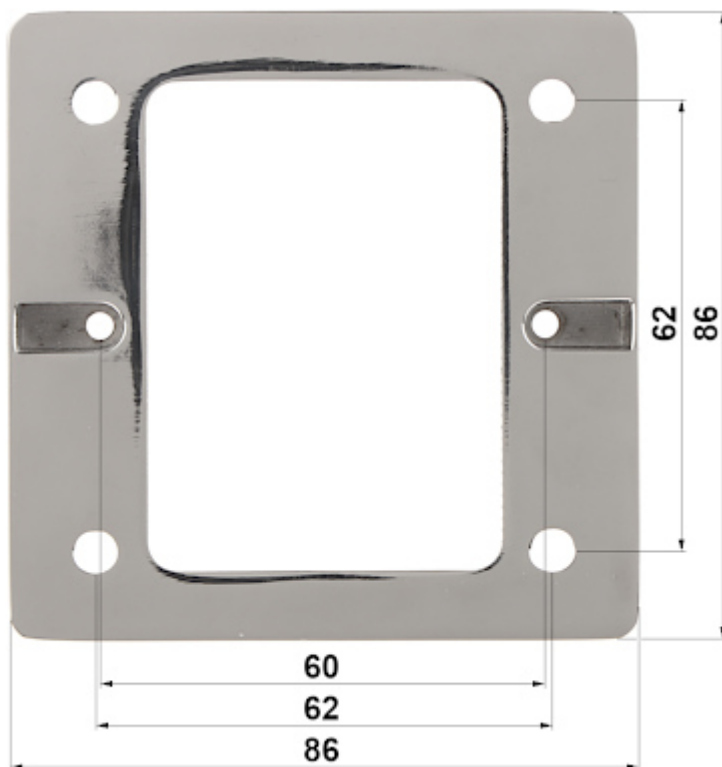

Code: ATLO-BPA-4

SURFACE-MOUNTED BOX ATLO-BPA-4

Net: 8.97 EUR Gross: 8.97 EUR

Surface-mounted box dedicated to mounting ATLO door opening buttons.

SPECIFICATION

Support:	ATLO-NB-17, ATLO-PS-2
Material:	Chrome-plated cast
Color:	Silver
Weight:	0.19 kg
Dimensions:	86 x 86 x 25 mm
Manufacturer / Brand:	ATLO
Guarantee:	3 years

PRESENTATION

Wall mounting side view:

Mounting dimensions:

In the kit:

PACKAGE

Dimensions (L x W x H): 0x0x0 mm	Gross Weight: 0 kg
----------------------------------	--------------------