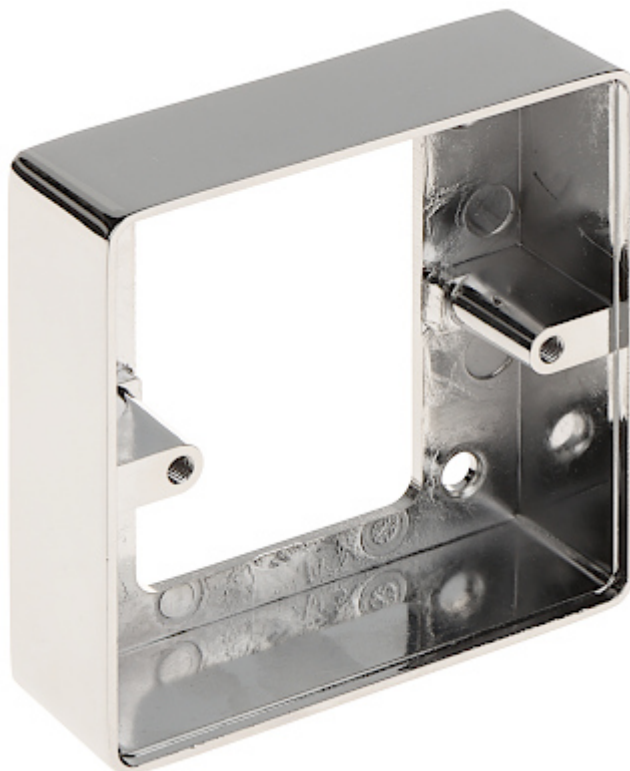

Code: ATLO-BPA-4

SURFACE-MOUNTED BOX ATLO-BPA-4

Net: 8.97 EUR Gross: 8.97 EUR

Surface-mounted box dedicated to mounting ATLO door opening buttons.

SPECIFICATION

Support:	ATLO-NB-17, ATLO-PS-2
Material:	Chrome-plated cast
Color:	Silver
Weight:	0.19 kg
Dimensions:	86 x 86 x 25 mm
Manufacturer / Brand:	ATLO
Guarantee:	3 years

PRESENTATION

Wall mounting side view:

Mounting dimensions:

In the kit:

PACKAGE

Dimensions (L x W x H): 0x0x0 mm	Gross Weight: 0 kg
----------------------------------	--------------------