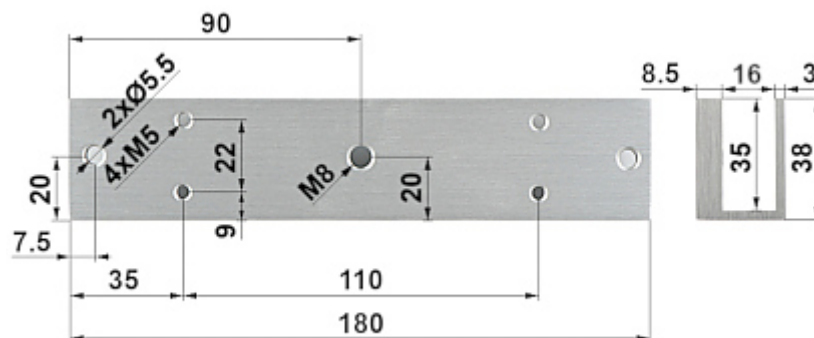

Code: ASF280U

U-TYPE BRACKET ASF280U DAHUA

Net: 17.15 EUR Gross: 21.09 EUR

U-type mounting bracket for glass doors.

SPECIFICATION

Material:	Aluminum
Application:	ASF280A, ASF280B
Maximum door thickness:	13 mm (including the pads included)
Weight:	0.23 kg
Dimensions:	180 x 38 x 28 mm
Manufacturer / Brand:	DAHUA
Guarantee:	3 years

PRESENTATION

Dimensions:

Typical operation diagram:

Should pay attention to rubber pads mounted between the door and the movable element of the lock. These pads ensure proper fit the lock elements with the door when it is closed.