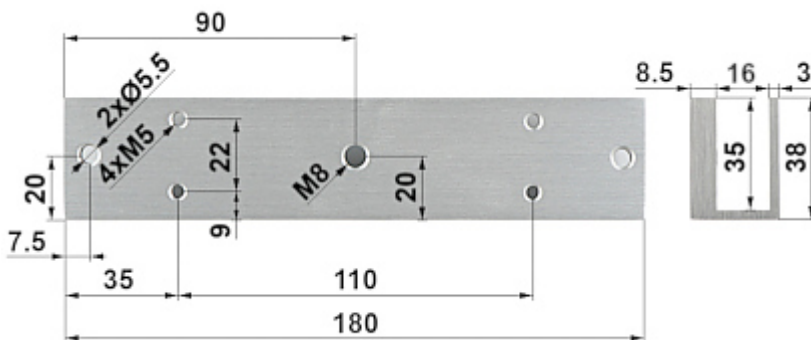

PRESENTATION

Dimensions:

Typical operation diagram:

DELTA-OPTI Monika Matysiak; <https://www.delta.poznan.pl>
POL; 60-713 Poznań; Graniczna 10
e-mail: delta-opti@delta.poznan.pl; tel: +(48) 61 864 69 60