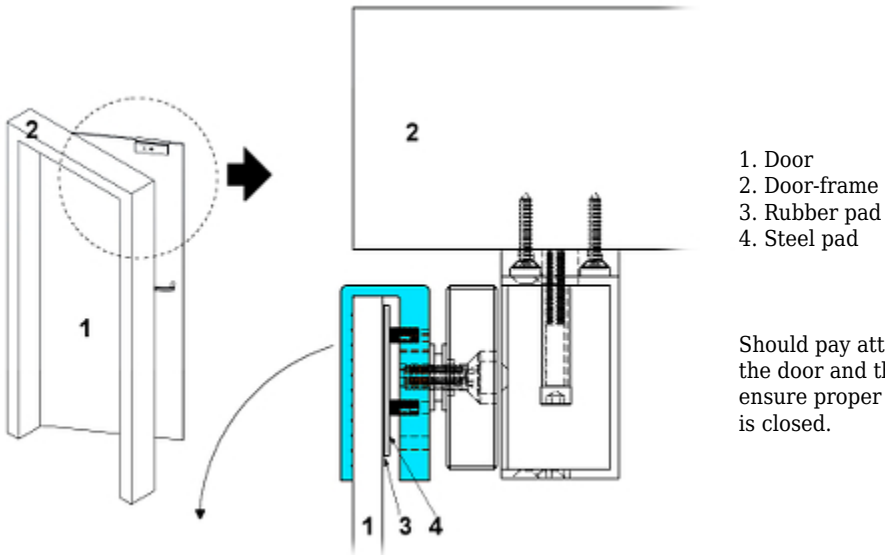

Code: ASF280U

U-TYPE BRACKET ASF280U DAHUA

Net: 17.15 EUR Gross: 21.09 EUR

U-type mounting bracket for glass doors.

SPECIFICATION

Material:	Aluminum
Application:	ASF280A, ASF280B
Maximum door thickness:	13 mm (including the pads included)
Weight:	0.23 kg
Dimensions:	180 x 38 x 28 mm
Manufacturer / Brand:	DAHUA
Guarantee:	3 years

PRESENTATION

Dimensions:

Typical operation diagram:

Should pay attention to rubber pads mounted between the door and the movable element of the lock. These pads ensure proper fit the lock elements with the door when it is closed.