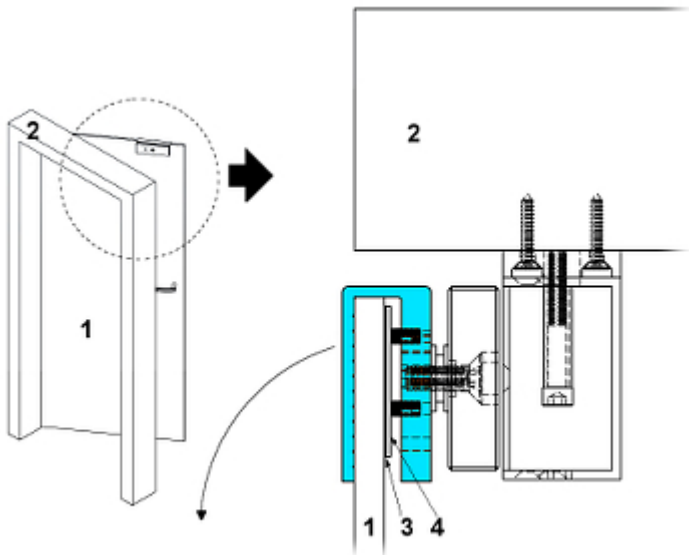

### SPECIFICATION

Material:	Aluminum
Application:	ASF280A, ASF280B
Maximum door thickness:	13 mm (including the pads included)
Weight:	0.23 kg
Dimensions:	180 x 38 x 28 mm
Manufacturer / Brand:	DAHUA
Guarantee:	<b>3 years</b>

### PRESENTATION

Dimensions:

Typical operation diagram:

DELTA-OPTI Monika Matysiak; <https://www.delta.poznan.pl>  
POL; 60-713 Poznań; Graniczna 10  
e-mail: [delta-opti@delta.poznan.pl](mailto:delta-opti@delta.poznan.pl); tel: +(48) 61 864 69 60

- 1. Door
- 2. Door-frame
- 3. Rubber pad
- 4. Steel pad

Should pay attention to rubber pads mounted between the door and the movable element of the lock. These pads ensure proper fit the lock elements with the door when it is closed.

In the kit:

**PACKAGE**

Dimensions (L x W x H): 0x0x0 mm	Gross Weight: 0 kg
----------------------------------	--------------------

DELTA-OPTI Monika Matysiak; <https://www.delta.poznan.pl>  
 POL; 60-713 Poznań; Graniczna 10  
 e-mail: delta-opti@delta.poznan.pl; tel: +(48) 61 864 69 60