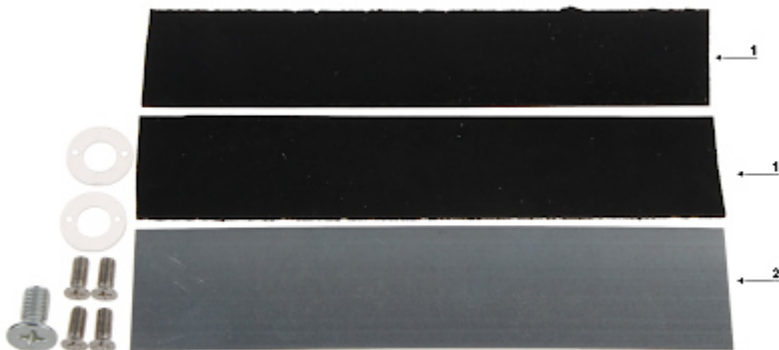

Code: BZE-U-280

U-TYPE BRACKET **BZE-U-280**

Net: 16.45 EUR Gross: 16.45 EUR

U-type mounting bracket for glass doors.

SPECIFICATION

Application:	ZE-280-2, ZE-280-5, ZE-280-5T, ZEW-280
Material:	Aluminum
Maximum door thickness:	15 mm (including the pads included)
Weight:	0.26 kg
Dimensions:	180 x 43 x 28 mm
Guarantee:	2 years

Should pay attention to rubber pads mounted between the door and the movable element of the lock. These pads ensure proper fit the lock elements with the door when it is closed.

In the kit:

- 1. Rubber pad
- 2. Steel pad