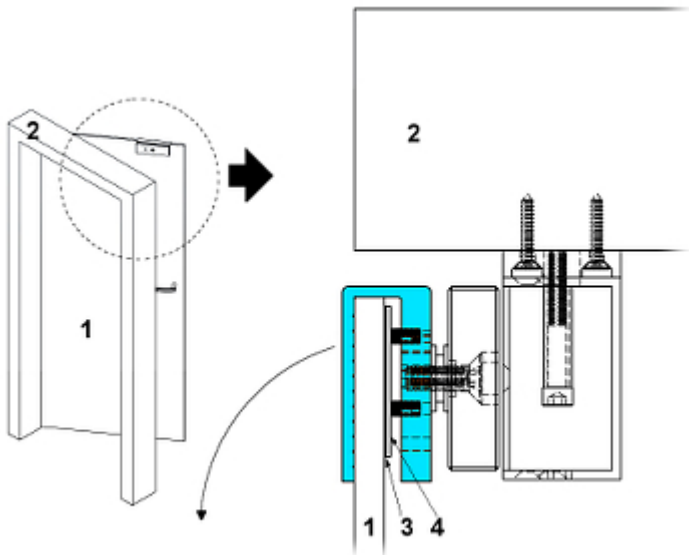

Code: BZE-U-280

U-TYPE BRACKET **BZE-U-280**

Net: 16.45 EUR Gross: 16.45 EUR

U-type mounting bracket for glass doors.

SPECIFICATION

Application:	ZE-280-2, ZE-280-5, ZE-280-5T, ZEW-280
Material:	Aluminum
Maximum door thickness:	15 mm (including the pads included)
Weight:	0.26 kg
Dimensions:	180 x 43 x 28 mm
Guarantee:	2 years

PRESENTATION

Dimensions:

Typical operation diagram:

DELTA-OPTI Monika Matysiak; <https://www.delta.poznan.pl>
POL; 60-713 Poznań; Graniczna 10
e-mail: delta-opti@delta.poznan.pl; tel: +(48) 61 864 69 60

- 1. Door
- 2. Door-frame
- 3. Rubber pad
- 4. Steel pad

Should pay attention to rubber pads mounted between the door and the movable element of the lock. These pads ensure proper fit the lock elements with the door when it is closed.

In the kit:

- 1. Rubber pad
- 2. Steel pad

PACKAGE

Dimensions (L x W x H): 0x0x0 mm	Gross Weight: 0 kg
----------------------------------	--------------------