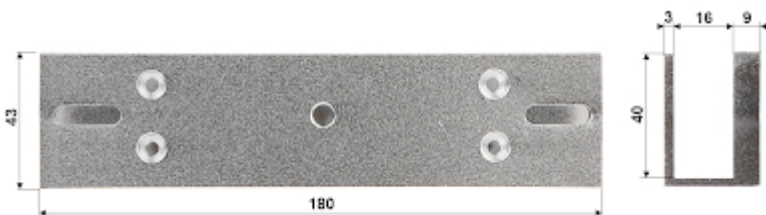

Code: BZE-U-280

U-TYPE BRACKET **BZE-U-280**

Net: 16.45 EUR Gross: 16.45 EUR

U-type mounting bracket for glass doors.

SPECIFICATION

Application:	ZE-280-2, ZE-280-5, ZE-280-5T, ZEW-280
Material:	Aluminum
Maximum door thickness:	15 mm (including the pads included)
Weight:	0.26 kg
Dimensions:	180 x 43 x 28 mm
Guarantee:	2 years

PRESENTATION

Dimensions:

Typical operation diagram:

DELTA-OPTI Monika Matysiak; <https://www.delta.poznan.pl>
POL; 60-713 Poznań; Graniczna 10
e-mail: delta-opti@delta.poznan.pl; tel: +(48) 61 864 69 60

- 1. Door
- 2. Door-frame
- 3. Rubber pad
- 4. Steel pad

Should pay attention to rubber pads mounted between the door and the movable element of the lock. These pads ensure proper fit the lock elements with the door when it is closed.

In the kit:

- 1. Rubber pad
- 2. Steel pad

PACKAGE

Dimensions (L x W x H): 0x0x0 mm	Gross Weight: 0 kg
----------------------------------	--------------------