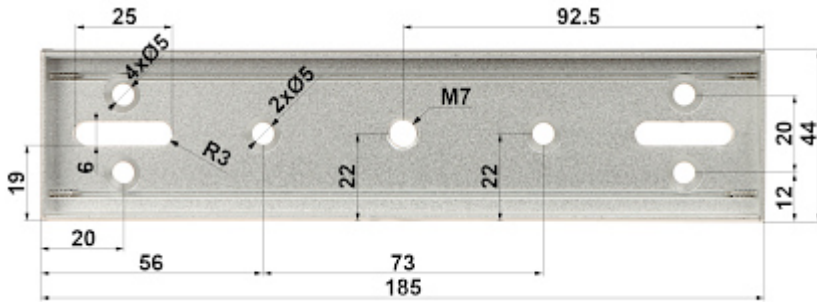

Code: BZE-I-280

I-TYPE BRACKET **BZE-I-280**

Net: 15.25 EUR Gross: 18.76 EUR

I-type mounting bracket for fire doors.

SPECIFICATION

Application:	ZE-280-2, ZE-280-5, ZE-280-5T, ZEW-280
Material:	Aluminum
Weight:	0.17 kg
Dimensions:	185 x 44 x 17 mm
Guarantee:	2 years

PRESENTATION

Dimensions:

Mounting side view:

DELTA-OPTI Monika Matysiak; <https://www.delta.poznan.pl>
POL; 60-713 Poznań; Graniczna 10
e-mail: delta-opti@delta.poznan.pl; tel: +(48) 61 864 69 60

In the kit:

PACKAGE

Dimensions (L x W x H): 0x0x0 mm	Gross Weight: 0 kg
----------------------------------	--------------------