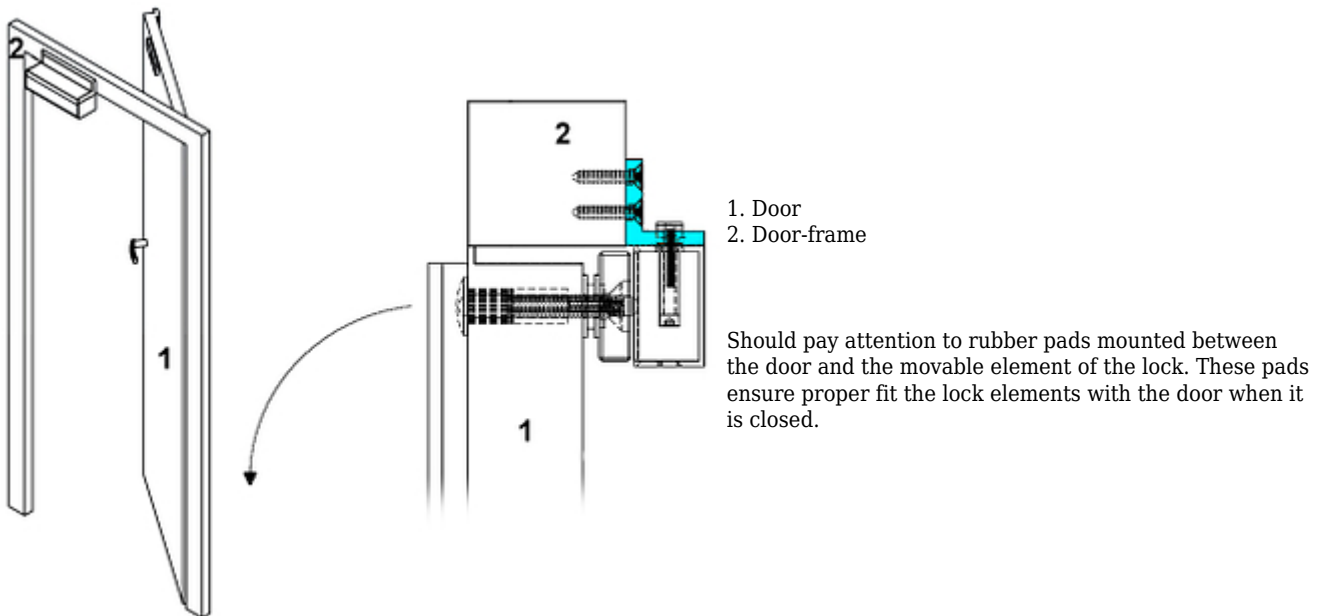

Schematic diagram: