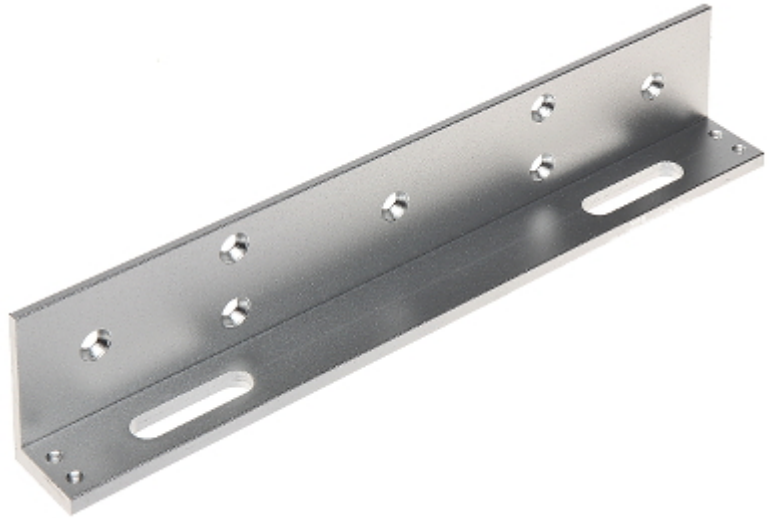

Code: ATLO-BML-271

## L-BRACKET ATLO-BML-271

Net: 15.85 USD Gross: 19.50 USD

Mounting L-bracket for electromagnetic lock.

### SPECIFICATION

Material:	Aluminum
Application:	ATLO-ML-271
Weight:	0.190 kg
Dimensions:	249 x 47 x 30 mm
Manufacturer / Brand:	ATLO
Guarantee:	<b>3 years</b>