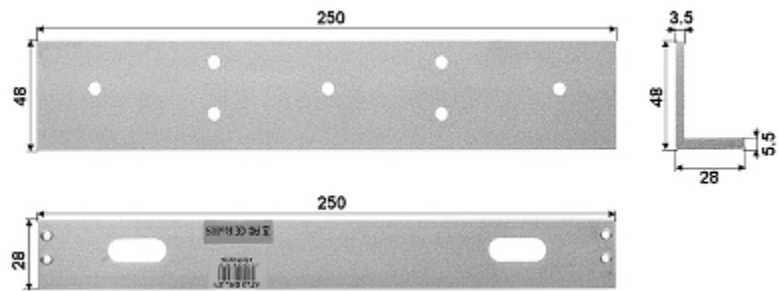

Dimensions: