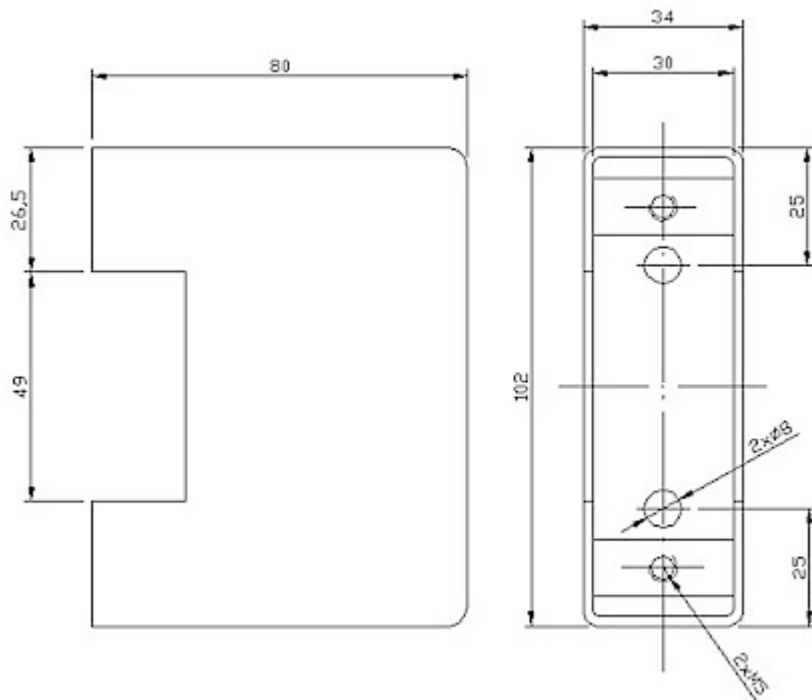

Code: R1-KAS-M

ELECTRIC STRIKE BOX **R1-KAS-M**

Net: **10.41 EUR** Gross: **12.80 EUR**

The R1-KAS-M metal box is adapted to the installation of R1 electromagnetic strikes.

SPECIFICATION

Application:	Door lock (strike) R1
Color:	Gray
Plate thickness:	2 mm
Material:	Steel - powder painted
Weight:	0.37 kg
Dimensions:	102 x 80 x 34 mm
Guarantee:	2 years

PRESENTATION

Front view:

Rear view:

Dimensions:

PACKAGE

Dimensions (L x W x H): 0x0x0 mm	Gross Weight: 0 kg
----------------------------------	--------------------