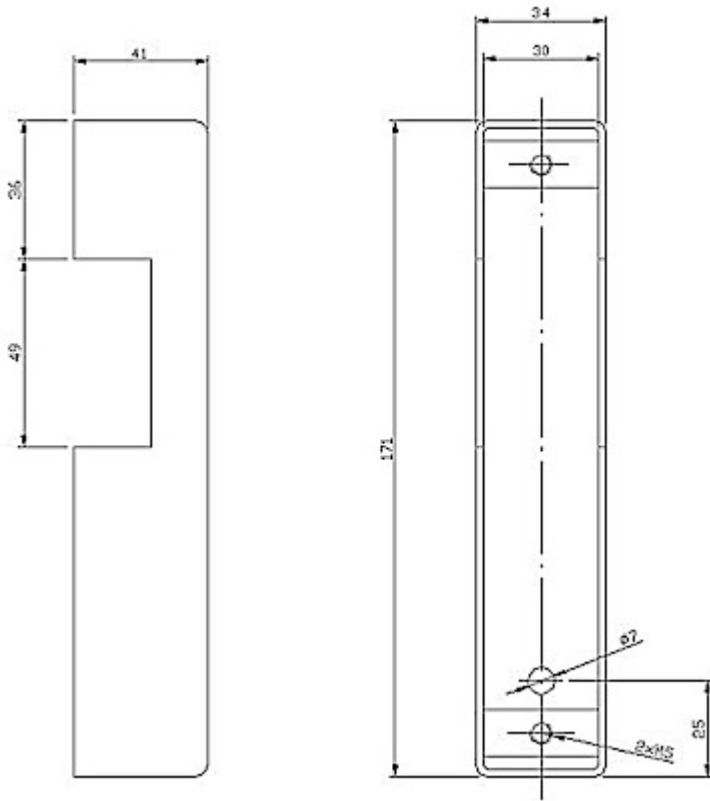

PACKAGE

Dimensions (L x W x H): 0x0x0 mm	Gross Weight: 0 kg