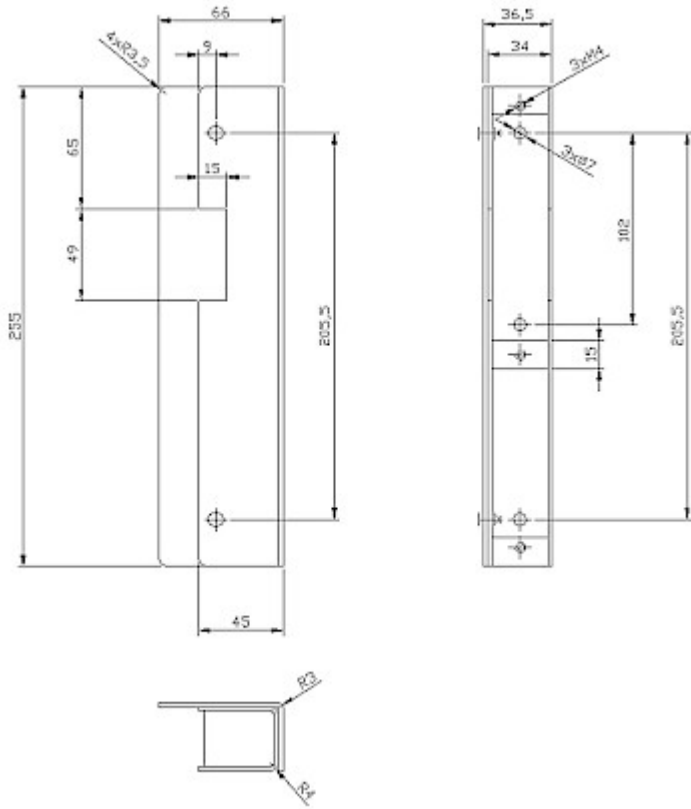

Code: R3-KAS.U-C

ELECTRIC STRIKE BOX **R3-KAS.U-C**

Net: **13.01 EUR** Gross: **13.01 EUR**

The R3-KAS.U-C metal box is adapted to the installation of R3, R4, R5 electromagnetic strikes.

SPECIFICATION

Application:	Door lock (strike) R3, R4, R5
Color:	Silver
Plate thickness:	2 mm
Material:	Steel galvanized
Main features:	The removable cover allows the box to be installed in both the left and right doors
Weight:	1 kg
Dimensions:	255 x 66 x 36.5 mm
Guarantee:	2 years

PRESENTATION

Rear view:

DELTA-OPTI Monika Matysiak; <https://www.delta.poznan.pl>
POL; 60-713 Poznań; Graniczna 10
e-mail: delta-opti@delta.poznan.pl; tel: +(48) 61 864 69 60

Side view:

The removable cover allows the box to be installed in both the left and right doors:

Dimensions:

Determination of the left- and right side doors:

- 1). right-side door
- 2). left-side door

PACKAGE

Dimensions (L x W x H): 0x0x0 mm	Gross Weight: 0 kg
----------------------------------	--------------------