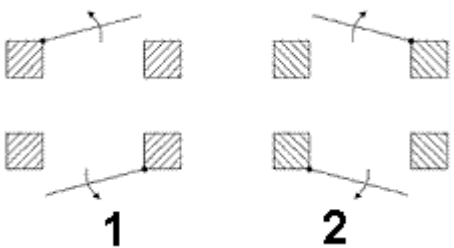

Code: R3-KAS.U-C

ELECTRIC STRIKE BOX **R3-KAS.U-C**

Net: **13.01 EUR** Gross: **13.01 EUR**

The R3-KAS.U-C metal box is adapted to the installation of R3, R4, R5 electromagnetic strikes.

SPECIFICATION

Application:	Door lock (strike) R3, R4, R5
Color:	Silver
Plate thickness:	2 mm
Material:	Steel galvanized
Main features:	The removable cover allows the box to be installed in both the left and right doors
Weight:	1 kg
Dimensions:	255 x 66 x 36.5 mm
Guarantee:	2 years

PRESENTATION

Rear view:

DELTA-OPTI Monika Matysiak; <https://www.delta.poznan.pl>
POL; 60-713 Poznań; Graniczna 10
e-mail: delta-opti@delta.poznan.pl; tel: +(48) 61 864 69 60

Side view:

The removable cover allows the box to be installed in both the left and right doors:

Dimensions:

Determination of the left- and right side doors:

- 1). right-side door
- 2). left-side door

PACKAGE

Dimensions (L x W x H): 0x0x0 mm	Gross Weight: 0 kg
----------------------------------	--------------------