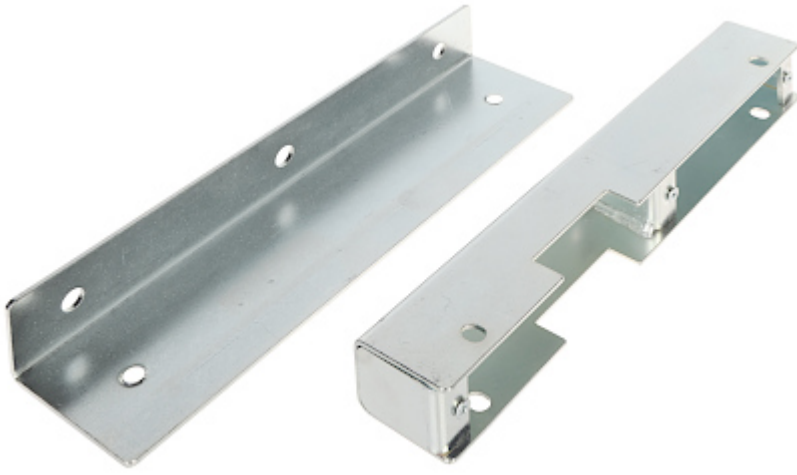

Code: R3-KAS.U-C

ELECTRIC STRIKE BOX **R3-KAS.U-C**

Net: **13.01 EUR** Gross: **13.01 EUR**

The R3-KAS.U-C metal box is adapted to the installation of R3, R4, R5 electromagnetic strikes.

SPECIFICATION

Application:	Door lock (strike) R3, R4, R5
Color:	Silver
Plate thickness:	2 mm
Material:	Steel galvanized
Main features:	The removable cover allows the box to be installed in both the left and right doors
Weight:	1 kg
Dimensions:	255 x 66 x 36.5 mm
Guarantee:	2 years

PRESENTATION

Rear view:

DELTA-OPTI Monika Matysiak; <https://www.delta.poznan.pl>
POL; 60-713 Poznań; Graniczna 10
e-mail: delta-opti@delta.poznan.pl; tel: +(48) 61 864 69 60

Side view:

The removable cover allows the box to be installed in both the left and right doors: