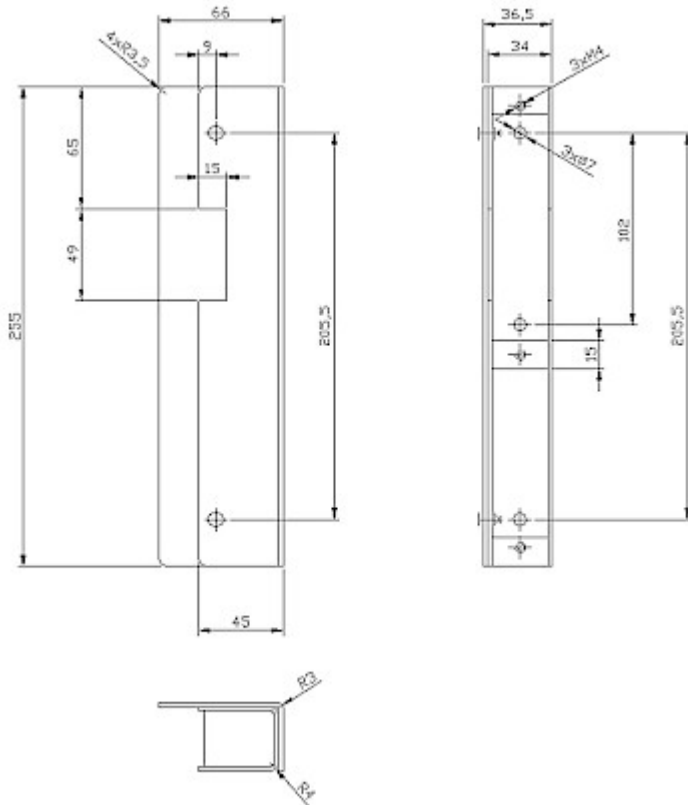

### SPECIFICATION

Application:	Door lock (strike) R3, R4, R5
Color:	Silver
Plate thickness:	2 mm
Material:	Steel galvanized
Main features:	<ul style="list-style-type: none"><li>• The removable cover allows the box to be installed in both the left and right doors,</li><li>• The set includes a face plate that matches the box</li></ul>
Weight:	1.12 kg
Dimensions:	255 x 66 x 36.5 mm
Guarantee:	2 years

Side view:

The removable cover allows the box to be installed in both the left and right doors:

Dimensions:

Determination of the left- and right side doors:

- 1). right-side door
- 2). left-side door

**PACKAGE**

Dimensions (L x W x H): 0x0x0 mm	Gross Weight: 0 kg
----------------------------------	--------------------