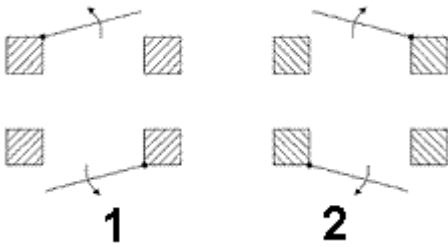

### SPECIFICATION

Application:	Door lock (strike) R3, R4, R5
Color:	Silver
Plate thickness:	2 mm
Material:	Steel galvanized
Main features:	<ul style="list-style-type: none"><li>• The removable cover allows the box to be installed in both the left and right doors,</li><li>• The set includes a face plate that matches the box</li></ul>
Weight:	1.12 kg
Dimensions:	255 x 66 x 36.5 mm
Guarantee:	2 years

Side view:

The removable cover allows the box to be installed in both the left and right doors:

Dimensions:

Determination of the left- and right side doors:

- 1). right-side door
- 2). left-side door

**PACKAGE**

Dimensions (L x W x H): 0x0x0 mm	Gross Weight: 0 kg
----------------------------------	--------------------