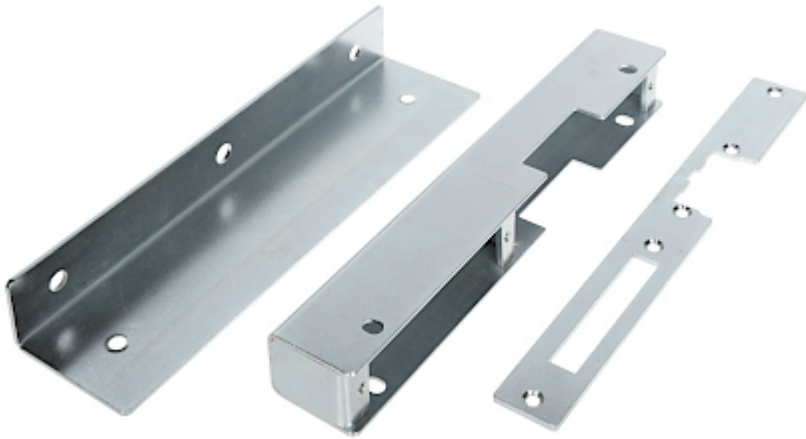

## ELECTRIC STRIKE BOX WITH FACE PLATE **R3-KAS.US-C**

Net: **16.36 EUR** Gross: **16.36 EUR**

The R3-KAS.US-C metal box is adapted to the installation of R3, R4, R5 electromagnetic strikes. The set includes a face plate that matches the box.

### SPECIFICATION

Application:	Door lock (strike) R3, R4, R5
Color:	Silver
Plate thickness:	2 mm
Material:	Steel galvanized
Main features:	<ul style="list-style-type: none"><li>• The removable cover allows the box to be installed in both the left and right doors,</li><li>• The set includes a face plate that matches the box</li></ul>
Weight:	1.12 kg
Dimensions:	255 x 66 x 36.5 mm
Guarantee:	2 years

Side view:

The removable cover allows the box to be installed in both the left and right doors:

Dimensions:

Determination of the left- and right side doors:

- 1). right-side door
- 2). left-side door

**PACKAGE**