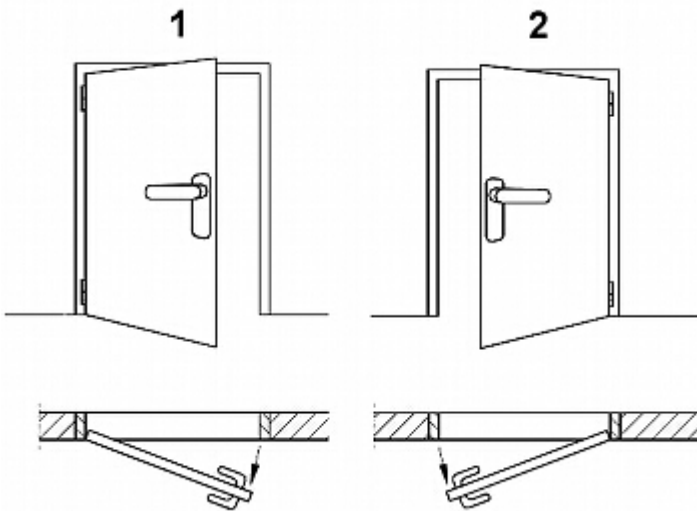

SPECIFICATION

Application:	<ul style="list-style-type: none">• Adapted for left- and right-hand door• R3/R4 Electric Strike Boxes
Material:	Steel galvanized
Color:	Silver
Weight:	0.13 kg
Dimensions:	250 x 29 x 3 mm
Guarantee:	2 years

PRESENTATION

Dimensions:

DELTA-OPTI Monika Matysiak; <https://www.delta.poznan.pl>
POL; 60-713 Poznań; Graniczna 10
e-mail: delta-opti@delta.poznan.pl; tel: +(48) 61 864 69 60

Determination of the left- and right side doors:

- 1. left side door
- 2. right side door

PACKAGE

Dimensions (L x W x H): 0x0x0 mm	Gross Weight: 0 kg
----------------------------------	--------------------