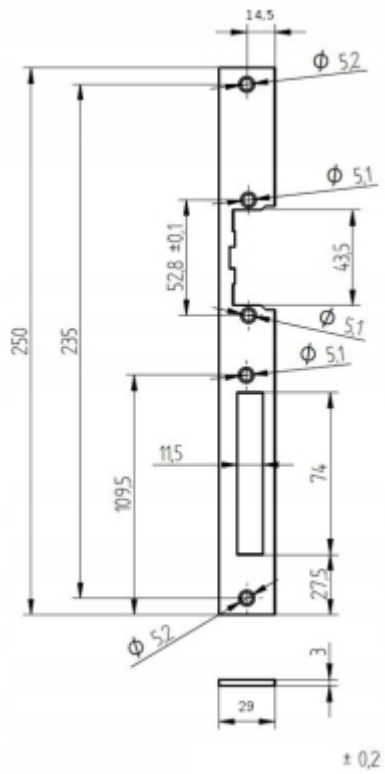

Code: SZZ-20

FACE PLATE **SZZ-20**

Net: 3.25 EUR Gross: 4.00 EUR

The face plate is intended mainly for R3/R4 electric strike boxes (left, right and universal), however, it can be used directly on the door frame.

SPECIFICATION

Application:	<ul style="list-style-type: none">• Adapted for left- and right-hand door• R3/R4 Electric Strike Boxes
Material:	Steel galvanized
Color:	Silver
Weight:	0.13 kg
Dimensions:	250 x 29 x 3 mm
Guarantee:	2 years

PRESENTATION

Dimensions:

DELTA-OPTI Monika Matysiak; <https://www.delta.poznan.pl>
POL; 60-713 Poznań; Graniczna 10
e-mail: delta-opti@delta.poznan.pl; tel: +(48) 61 864 69 60

Determination of the left- and right side doors:

- 1. left side door
- 2. right side door

PACKAGE

Dimensions (L x W x H): 0x0x0 mm	Gross Weight: 0 kg
----------------------------------	--------------------