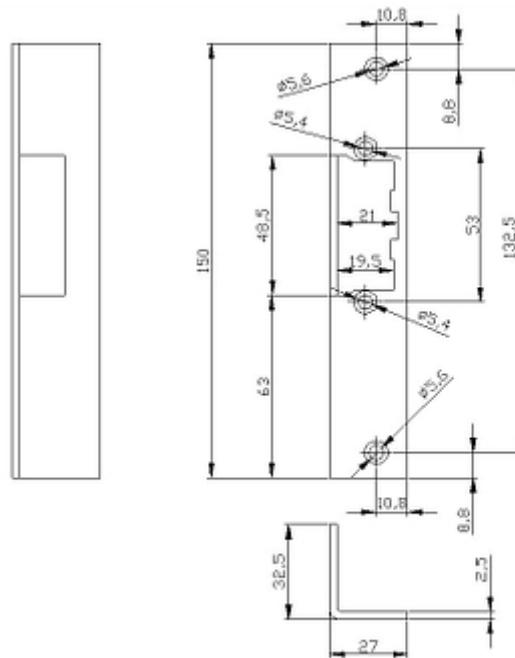

### SPECIFICATION

Application:	Adapted for left- and right-hand door
Weight:	0.13 kg
Dimensions:	32.5 x 150 x 27 mm Plate thickness 2.5 mm
Guarantee:	2 years

### PRESENTATION

DELTA-OPTI Monika Matysiak; <https://www.delta.poznan.pl>  
POL; 60-713 Poznań; Graniczna 10  
e-mail: delta-opti@delta.poznan.pl; tel: +(48) 61 864 69 60

Dimensions:

Determination of the left- and right side doors: