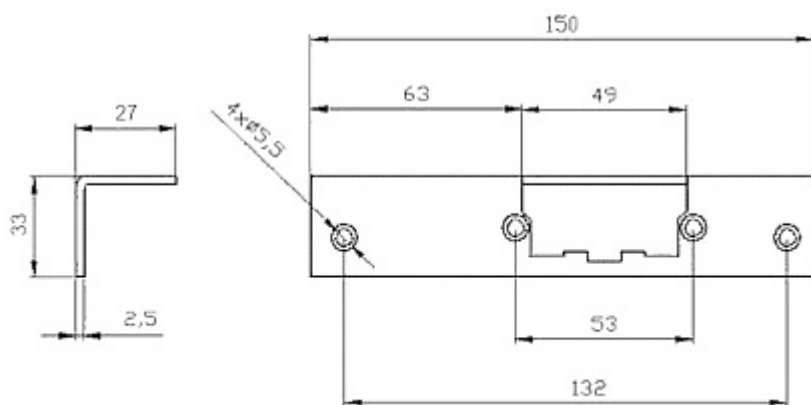

SPECIFICATION

Application:	Adapted for left- and right-hand door
Weight:	0.13 kg
Dimensions:	27 x 150 x 33 mm Plate thickness 2.5 mm
Guarantee:	2 years

PRESENTATION

DELTA-OPTI Monika Matysiak; <https://www.delta.poznan.pl>
POL; 60-713 Poznań; Graniczna 10
e-mail: delta-opti@delta.poznan.pl; tel: +(48) 61 864 69 60

Dimensions:

Determination of the left- and right side doors:

- 1) right side door
- 2) left side door